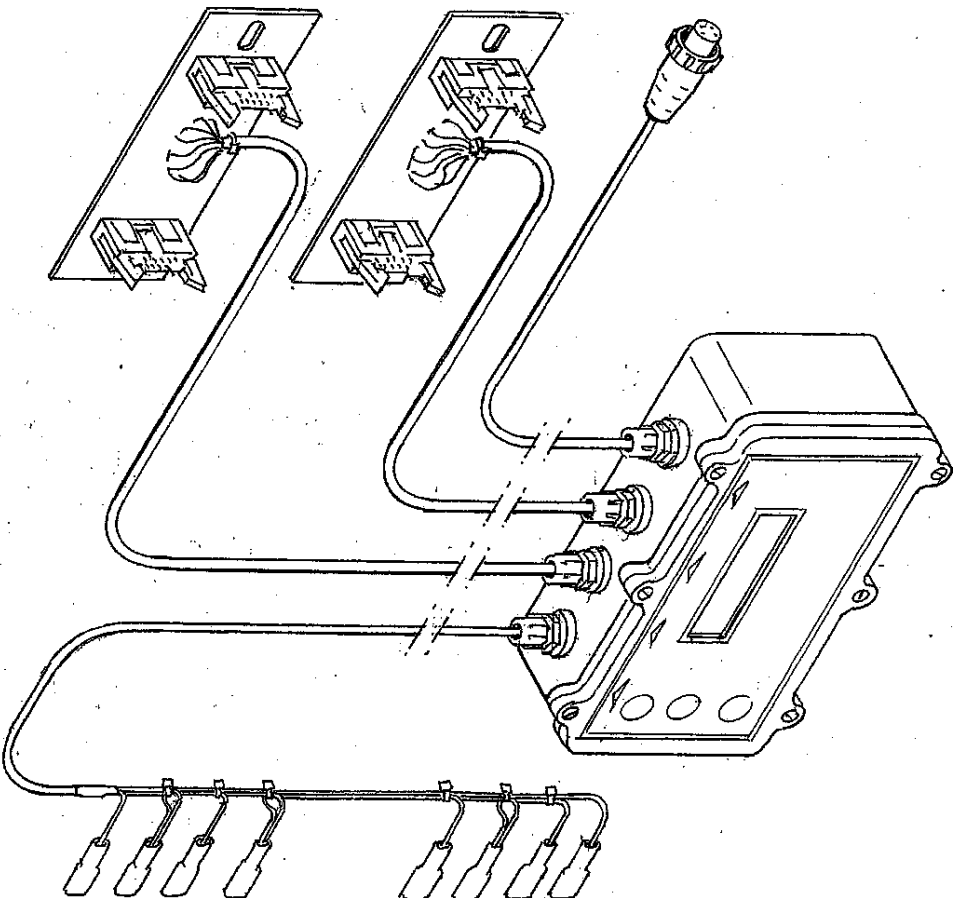

4101-300 AB CONTROL ELECTRONICS ASSY

Note: The information contained in this publication is correct at the time of printing, but owing to the continuing development of the products, changes in the specification may be inevitable. The manufacturer reserves the right to implement such changes without prior notice.