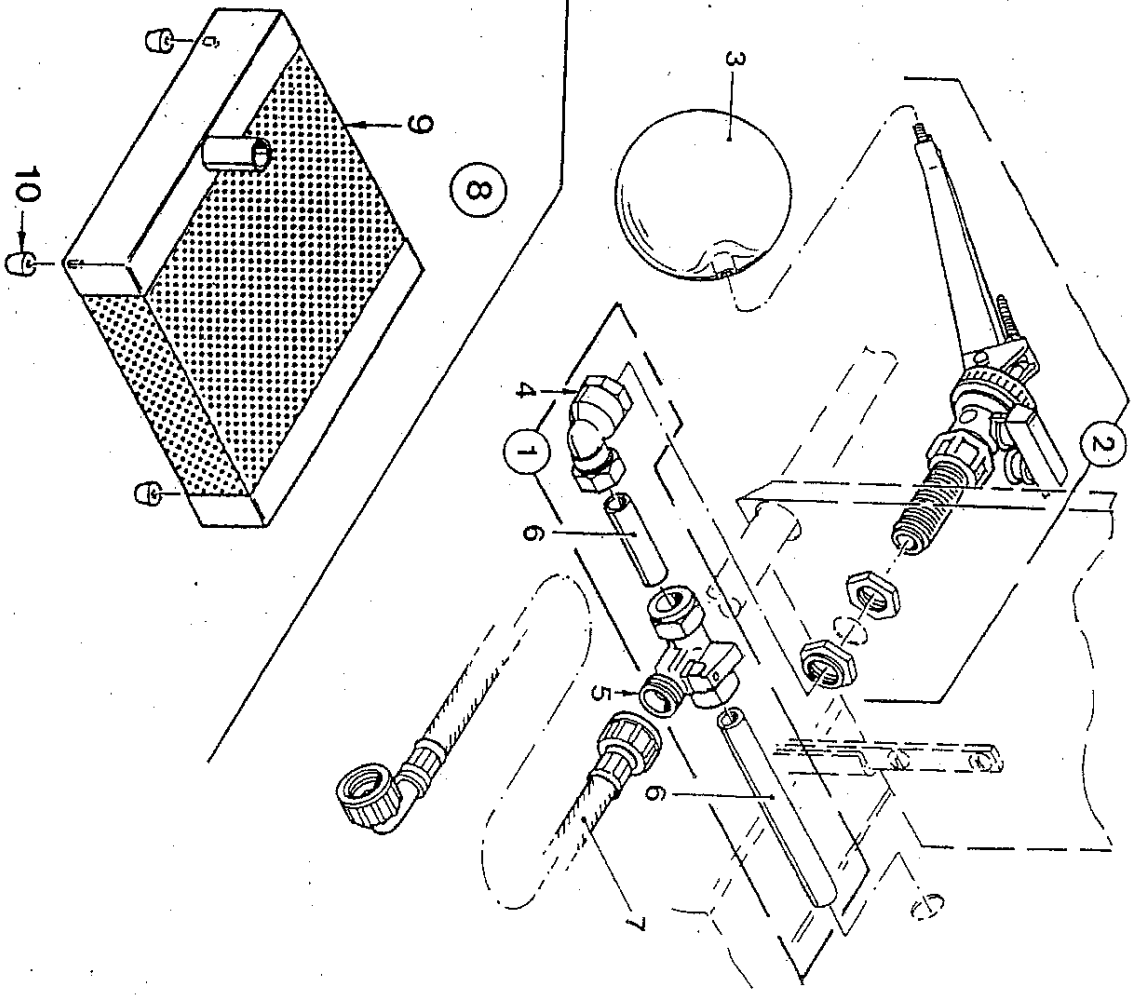

Item Part number & Description

- 1 2100-230 AB WATER VALVE INLET S/ASSY
- 2 OH00-444 BALL VALVE 1/2" H/PRESSURE V330
- 3 OH00-445 BALL VALVE FLOAT
- 4 OH00-447 COMPRN ELBOW 15MM 1/2" FEMALE
- 5 OH00-446 TEE BALL VALVE 15MM x 15MM x 3/4" BSP
- 6 OH00-449 COPPER PIPE 15MM
- 7 OH00-426 HOSE 660

- 8 3100-216 AB STRUM BOX [FILTER] ASSY
- 9 1H00-434 AB STRUM BOX
- 10 OH00-411 DOOR STOP 008

Note: The information contained in this publication is correct at the time of printing, but owing to the continuing development of the products, changes in the specification may be inevitable. The manufacturer reserves the right to implement such changes without prior notice.

4 VALVE INLET + STRUM BOX