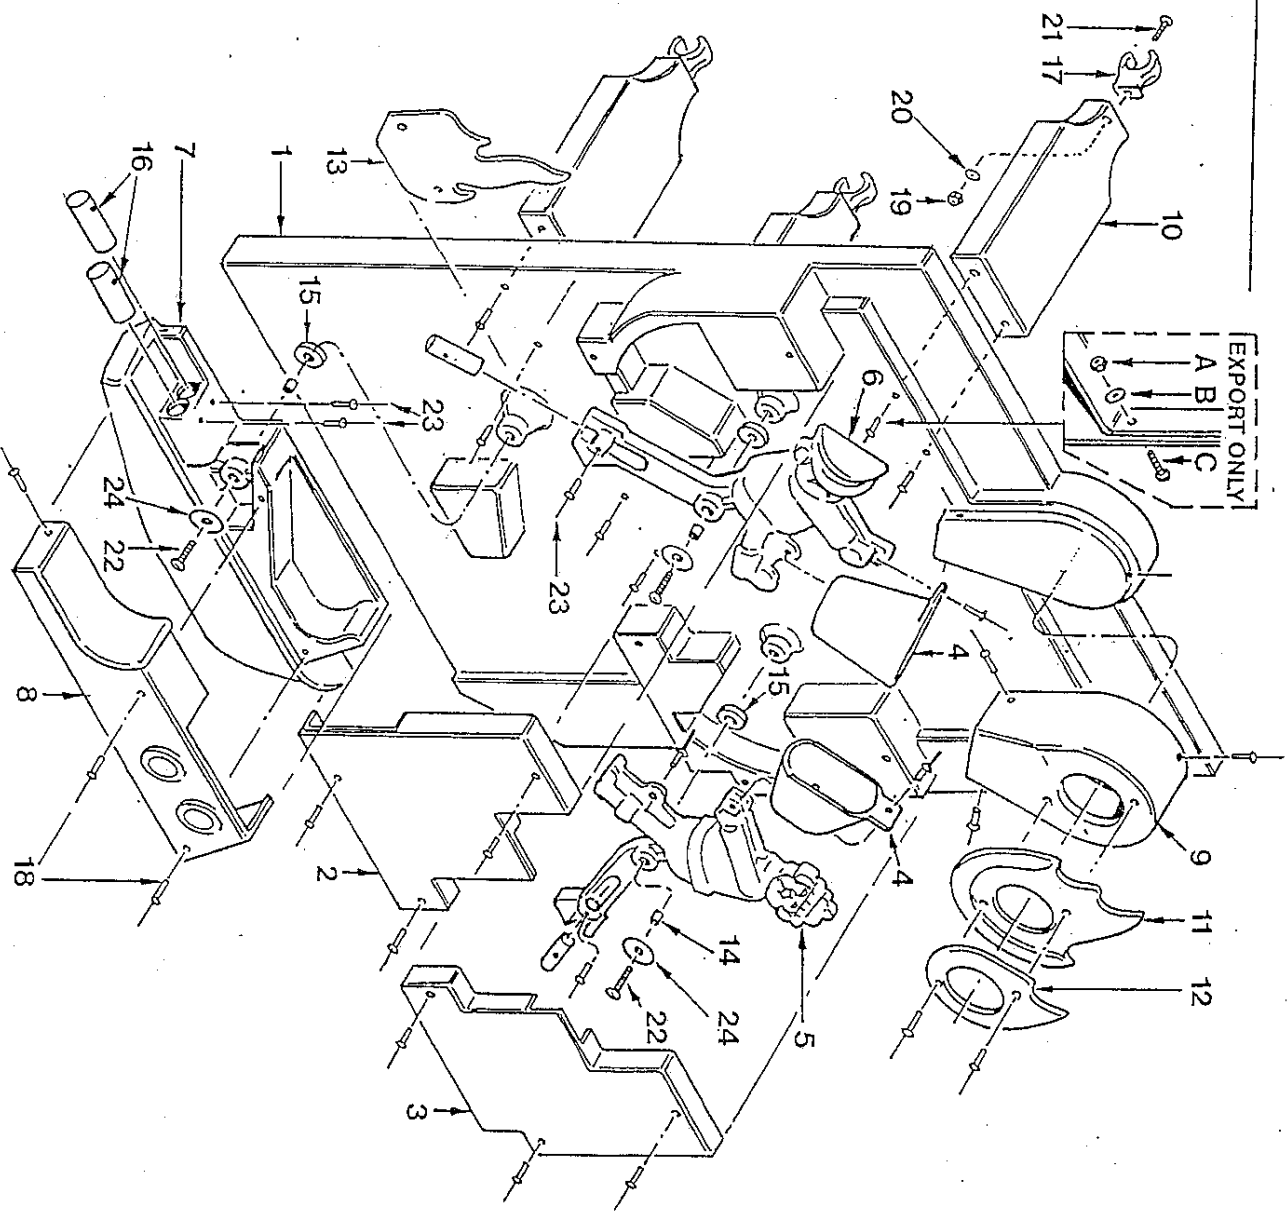

ITEM PART DESCRIPTION
No. No.

1	2V01-241	ABF Fire Buckets Back Wall
2	2V01-242	ABF Fire Buckets F/Wall Left
3	2V01-276	ABF Fire Buckets F/Wall Right
4	2V01-243	ABF Fire Bucket
5	2V01-244	ABF F/Buckets Figure Right
6	2V01-246	ABF F/Buckets Figure Left
7	2V01-254	ABF Fire Buckets Boat
8	2V01-277	ABF Fire Buckets Boat Cabin
9	2V01-280	ABF Fire Buckets Target
10	2W00-20	AB Mounting Bracket
11	2V01-725	ABF Target Flame Outer
12	2V01-726	ABF Target Flame Inner
13	2V01-731	ABF Scenic Flame Right
14	1H00-460	AB Bearing Bush 5/5
15	1H00-467	AB Washer Brass 18mm
16	1H00-487	AB Cascade Weight
17	0H00-420	Pipe Clip Straight 22mm
18	0F05--156	Pop Rivet Bulbex BF01-0523
19	0F00-401	Nut M4 Brass
20	0F00-408	Washer M4 Brass
21	0F00-414	M/Screw M4 x 16 Pan/Hd Brass
22	0F00-617	M/Screw M6 x 30 Pan/Hd Brass
23	0F05-056	Pop Rivet ASL Bostic
24	0F00-610	Washer M6 x 25mm 5/5
A	0F00-401	Nut M4 Brass
B	0F00-408	Washer M4
C	0F00-412	M/Screw M4 x 10 Pan/Hd Brass

Note: The information contained in this publication is correct at the time of printing, but owing to the continuing development of the products, changes in the specification may be inevitable. The manufacturer reserves the right to implement such changes without prior notice.