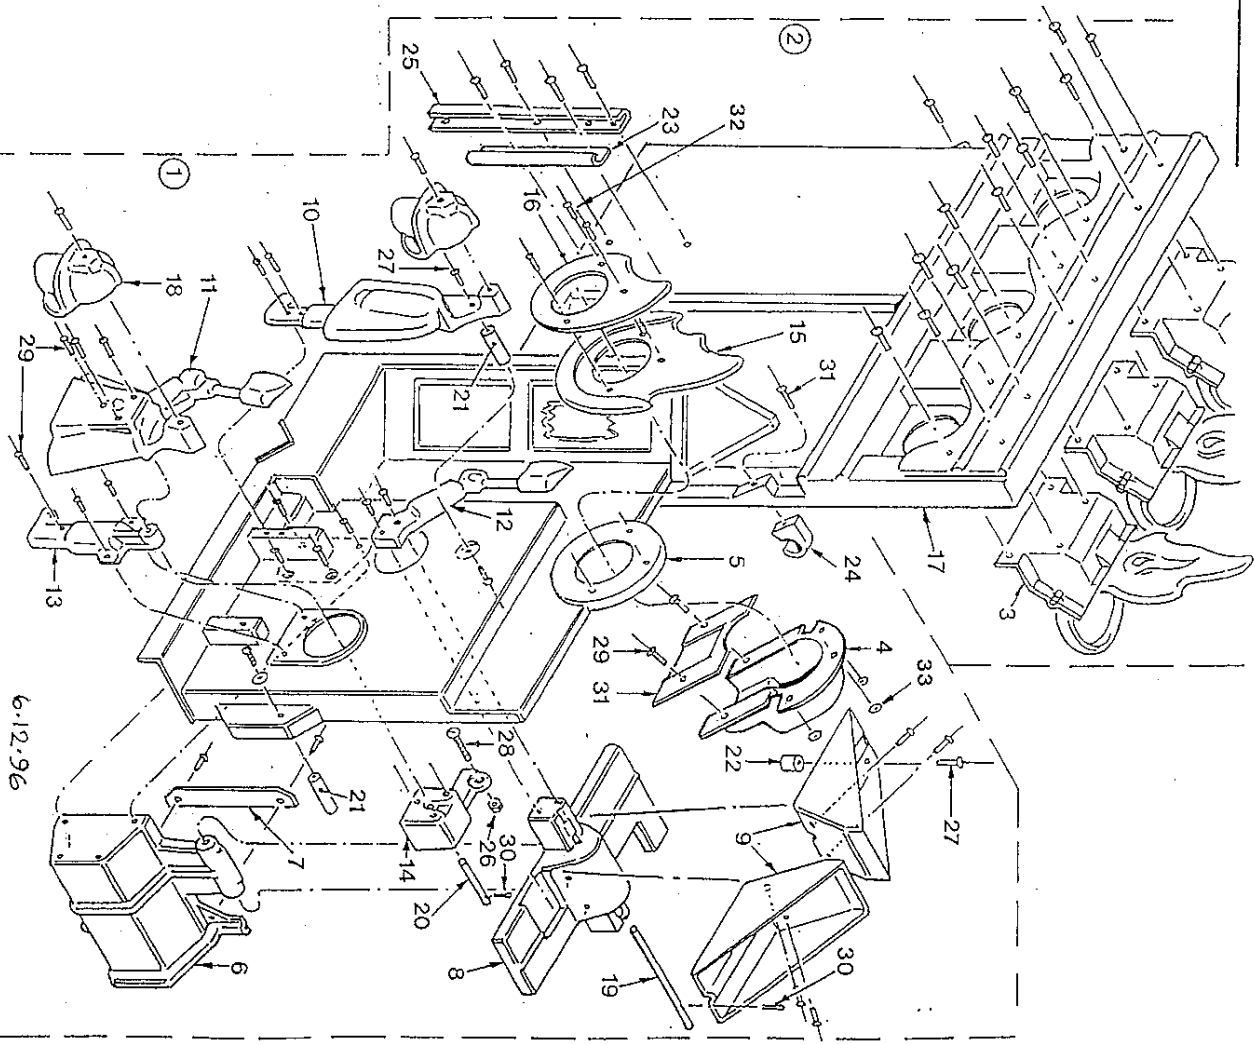

ITEM PART DESCRIPTION
No. No.

1	4300-276	ABF Axemen S/Assy
2	3100-276	ABF Axemen Flame Wall S/Assy
3	2300-276	ABF Flame Wall Flame S/Assy
4	2300-281	ABF Axemen Target Funnel S/Assy
5	2V01-256	ABF Axemen Wall
6	2V01-267	ABF Axemen Bearing
7	2V01-715	ABF Axemen/R. Beam Bearing Brace
8	2V01-268	ABF Axemen/R. Beam Bucket Base
9	2V01-713	ABF Axemen/R. Beam Bucket
10	2V01-259	ABF Axemen Left
11	2V01-270	ABF Axemen Right
12	2V01-271	ABF Axemen Arm
13	2V01-272	ABF Axemen Legs
14	2V01-714	ABF Axemen Crank Arm
15	2V01-725	ABF Target Flame Outer
16	2V01-726	ABF Target Flame Inner
17	2V01-255	ABF Flame Wall
18	2V01-704	ABF Fireman Head
19	1H01-729	ABF Axemen Shaft
20	1H01-730	ABF Axemen Crank Shaft
21	1H00-492	AB R/Horse Stop
22	1H00-490	AB R/Horse Weight
23	1H00-485	AB 'J' Section Short
24	DH00-421	Pipe Clip Offset 22mm
25	1H00-486	AB 'J' Section Long
26	0F00-601	Nut M6 Brass
27	0F05-056	Pop Rivet ASL Bostic
28	0F00-617	M/Screw M6 x 30 Pan/Hd Brass
29	0F05-156	Pop Rivet Bulbex BF01-0523
30	0F05-503	Split Pin 3/4 x 1/16 Brass
31	2V00-722	AB Target Funnel Rear
32	0F05-061	Pop Rivet Alu Domed Open 4:0*22 0MM
33	0F00-409	Washer M4 Brass

Note: The information contained in this publication is correct at the time of printing, but owing to the continuing development of the products, changes in the specification may be inevitable. The manufacturer reserves the right to implement such changes without prior notice.

6.12.96