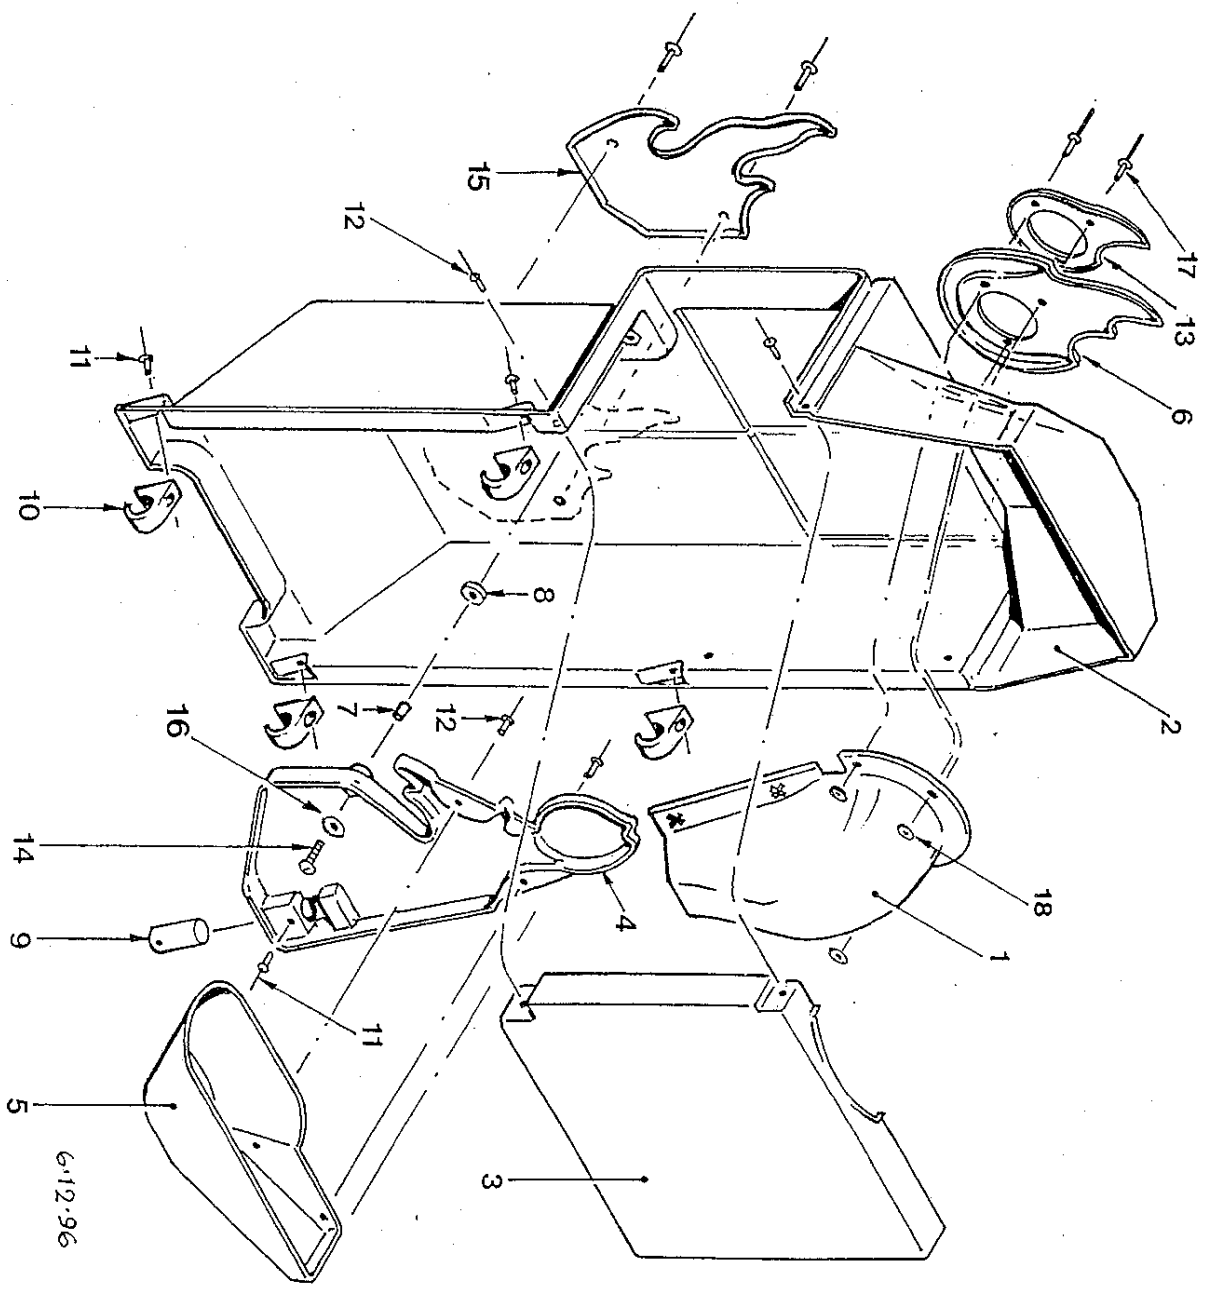

ITEM PART DESCRIPTION
No. No.

1	2J00-251	AB Target Funnel S/Assy
2	2V01-248	ABF Window Tipper Tower
3	2V00-249	AB Tipping Water Tower Back
4	2V01-250	ABF Window Tipper Figure
5	2V00-251	AB Tipping Water Bucket
6	2V01-725	ABF Target Flame Outer
7	1H00-460	AB Bearing Bush S/S
8	1H00-467	AB Washer Brass 18mm
9	1H00-489	AB Tipping Water Weight
10	0H00-421	Pipe Clip Offset 22mm
11	0F05-056	Pop Rivet ASL Bostic
12	0F05-156	Pop Rivet Bulbex BF01-0523
13	2V01-726	ABF Target Flame Inner
14	0F00-617	M/Screw M6 x 30 Pan/HD Brass
15	2V01-731	ABF Scenic Flame Right
16	0F00-810	Washer M6 x 25mm S/S
17	0F05-061	Pop Rivet Alu Domed Open 4.0x22.0MM
18	0F00-408	Washer M4 Brass

Note: The information contained in this publication is correct at the time of printing, but owing to the continuing development of the products, changes in the specification may be inevitable. The manufacturer reserves the right to implement such changes without prior notice.

6-12-96