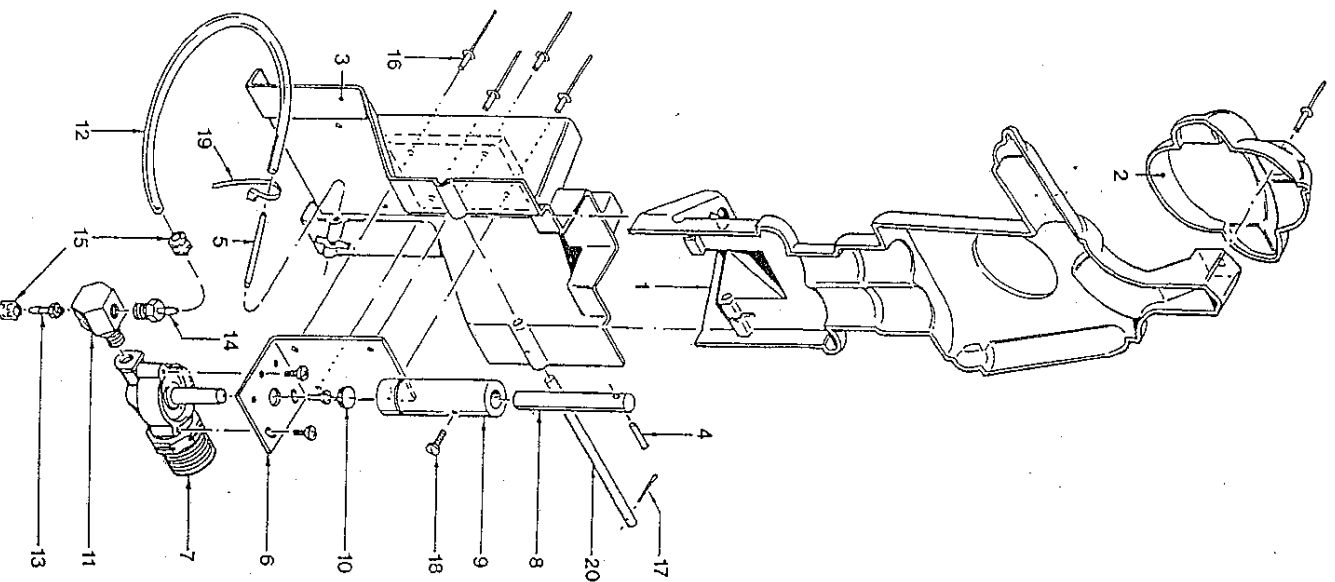

ITEM No.	PART No.	DESCRIPTION
1	2V01-231	ABF Fire Chief Body
2	2V01-704	ABF Fireman Head
3	2V00-232	AB Dragon Baby Bracket
4	1H00-484	AB Leg Stretch & Act. Valve Pin
5	1H00-536	SR Detector Tube
6	1H00-701	AB Dragon Valve Bracket
7	1H00-702	AB Dragon Valve
8	1H00-703	AB Dragon Valve Actuator Rod
9	1H00-704	AB Dragon Valve Actuator Weight
10	1H00-705	AB Dragon Valve Actuator Washer
11	1H00-706	AB Dragon Manifold
12	0H00-461	Tubing Cir 3/16 I.D.
13	0H00-464	Barbed Fitting S
14	0H00-465	Barbed Fitting L
15	0H00-469	Locking Sleeve
16	0F05-156	Pop Rivet Bulbex BF01-0523
17	0F05-503	Split Pin 3/4 x 1/16 Brass
18	0F00-412	M Screw M4 x 10 Pan/Hd Brass
19	0E00-880	Cable Tie 75mm
20	1H00-474	AB Wall Sentry Shaft

Note: The information contained in this publication is correct at the time of printing, but owing to the continuing development of the products, changes in the specification may be inevitable. The manufacturer reserves the right to implement such changes without prior notice.