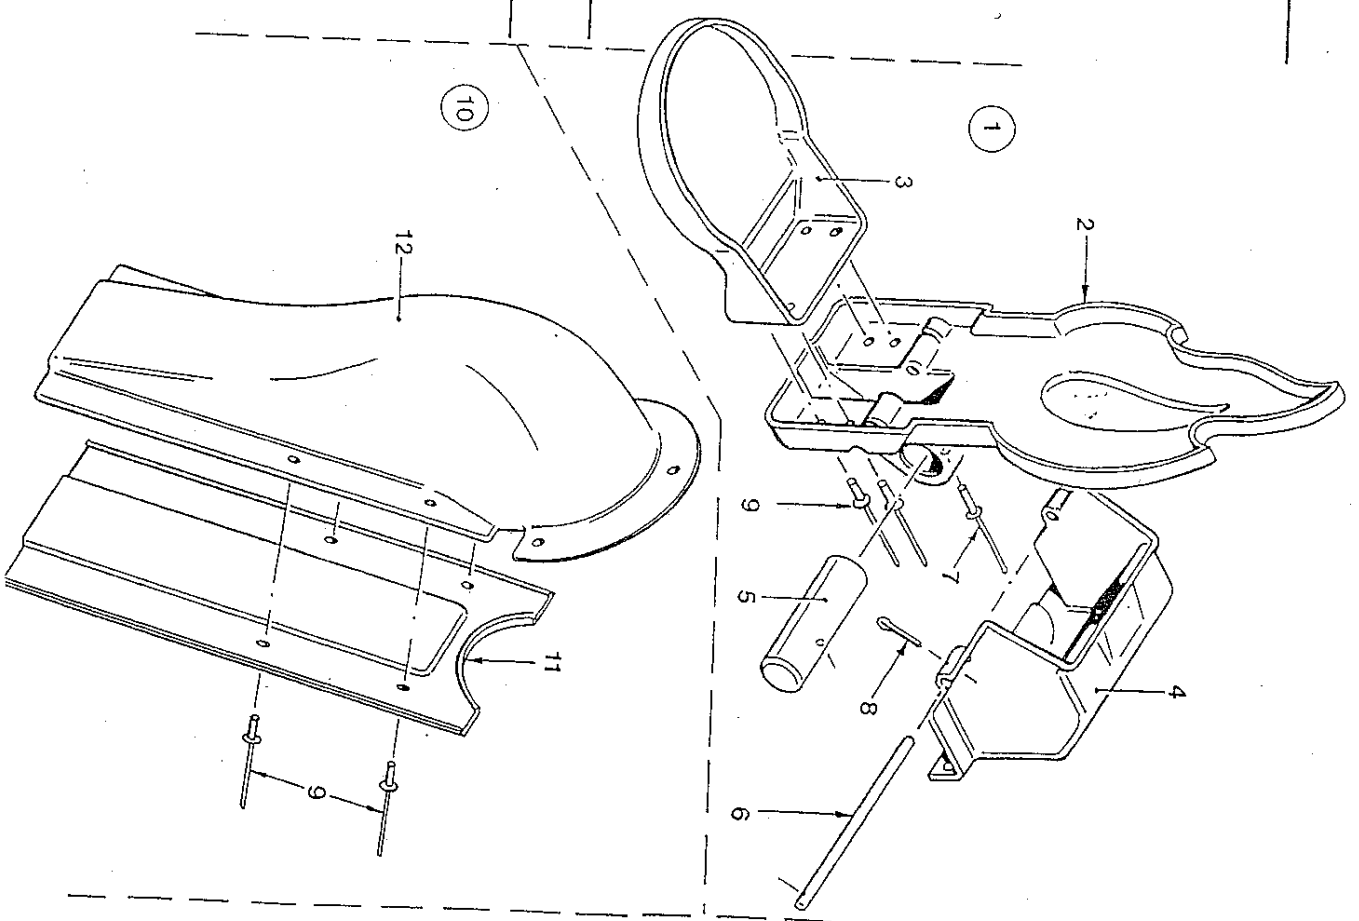

2J00-276 ABF FLAME WALL FLAME S/ASSY

ITEM No.	PART No.	DESCRIPTION
1	2J00-276	ABF Flame Wall Flame S/Assy
2	2V00-253	ABF Flame Wall Flame
3	2V00-254	AB Sentry Wall Flap
4	2V00-256	AB Sentry Wall Bracket
5	1H00-456	AB Sentry Wall Weight
6	1H00-474	AB Wall Sentry Shaft
7	0F05-056	Pop Rivet ASL Bostic
8	0F05-503	Split Pin 3/4 x 1/16 Brass
9	0F05-156	Pop Rivet Bulbex BF01-0523

2J00-251 AB TARGET FUNNEL S/ASSY

ITEM No.	PART No.	DESCRIPTION
10	2J00-251	AB Target Funnel S/Assy
11	2V00-722	AB Target Funnel Rear
12	2V00-723	AB Target Funnel Front
13	0F05-156	Pop Rivet Bulbex BF01-0523

Note: The information contained in this publication is correct at the time of printing, but owing to the continuing development of the products, changes in the specification may be inevitable. The manufacturer reserves the right to implement such changes without prior notice.