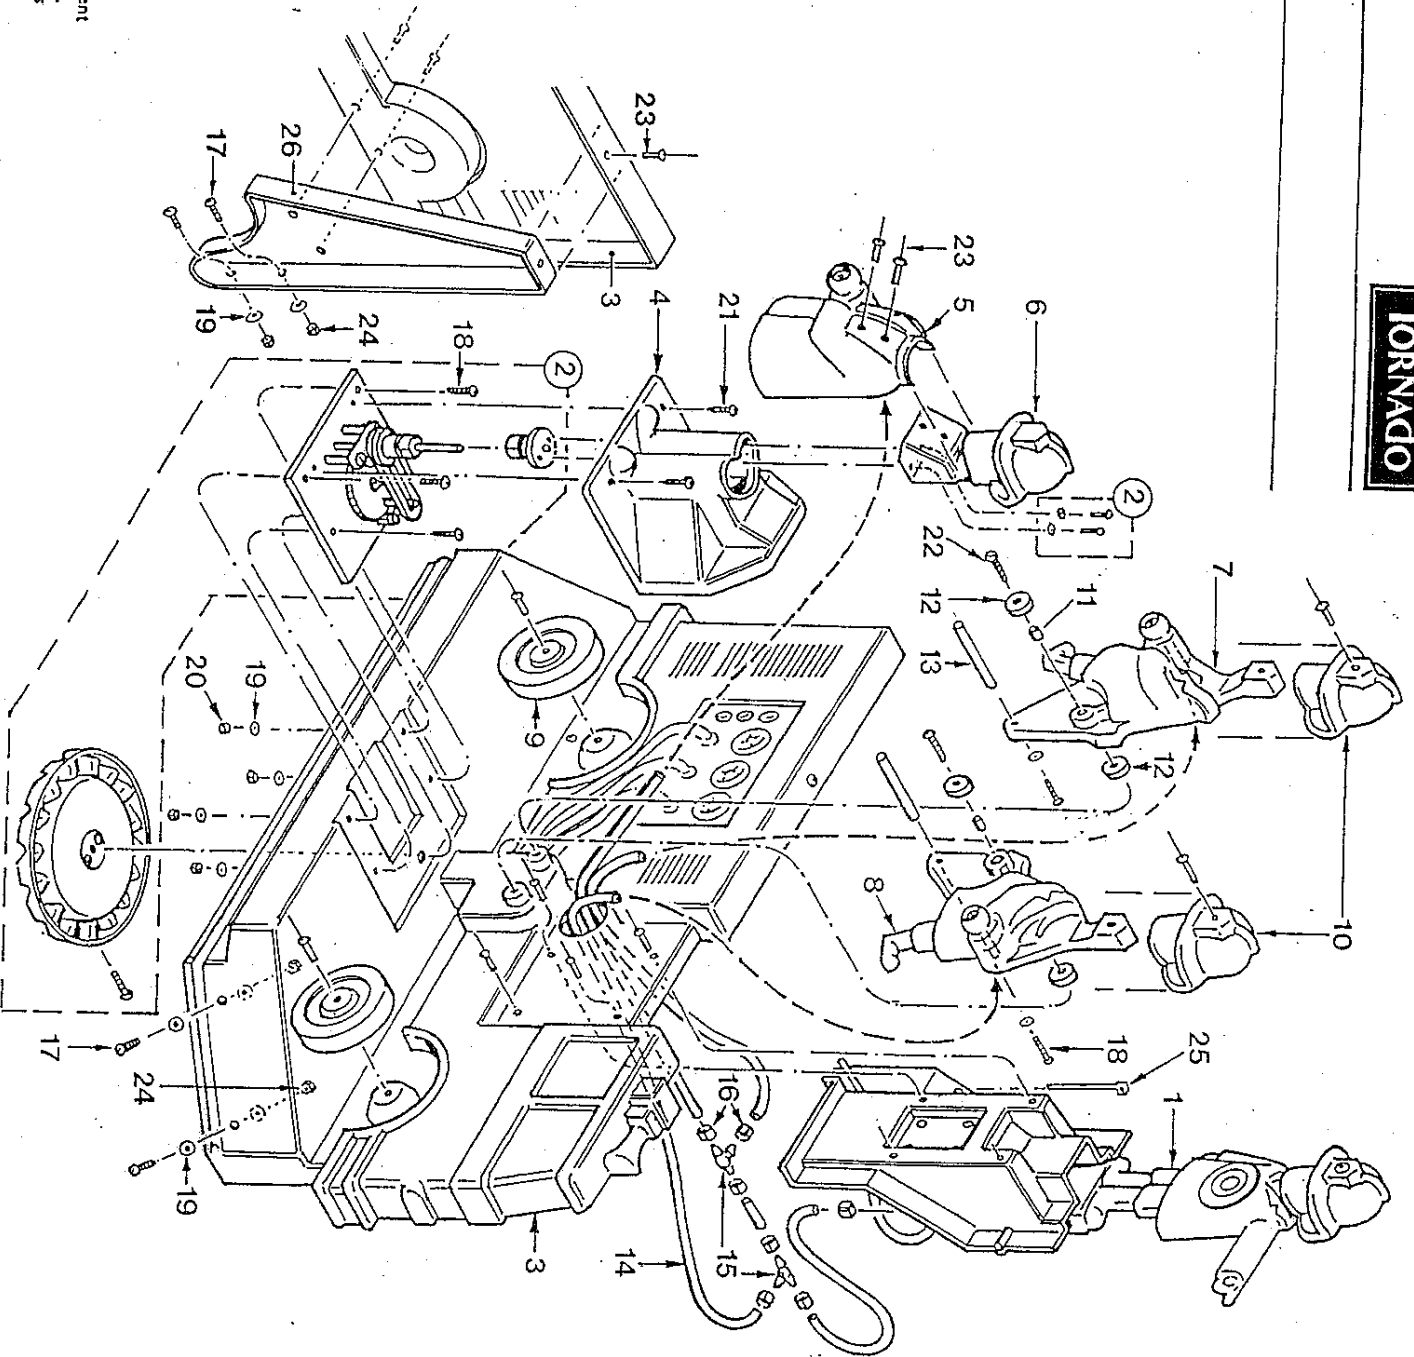

TORNADO

ITEM No.	PART No.	DESCRIPTION
1	3300-272	ABF Fire Chief S/Assy
2	2300-252	AB Dragon Gearbox S/Assy
3	2V01-225	ABF Fire Engine Base
4	2V01-226	ABF Fire Engine Gearbox
5	2V01-227	ABF Fire Engine Gearbox Cover
6	2V01-228	ABF Fire Engine Central Body
7	2V01-229	ABF Fire Engine Central Head
8	2V01-230	ABF Fire Engine Figure Left
9	2V01-239	ABF Fire Engine Figure Right
10	2V01-704	ABF Fire Engine Wheel
11	1H00-460	ABF Fireman Head
12	1H00-467	AB Bearing Bush S/S
13	1H00-700	AB Washer Brass 18mm
14	0H00-460	AB Dragon Wing Peg
15	0H00-467	Tubing Cir 1/8" ID
16	0H00-469	Barbed Tee
17	0F00-412	Locking Sleeve
18	0F00-414	M/Screw M4 x 10 Pan/Hd Brass
19	0F00-408	M/Screw M4 x 16 Pan/Hd Brass
20	0F00-405	Washer M4 Brass
21	0F05-872	Nut M4 Nylon
22	0F00-817	S/Tap 8 x 1/2 P/Hd S/S Sltd A
23	0F05-156	M/Screw M6 x 30 Pan/Hd Brass
24	0F00-401	Pop Rivet Bulbex BF-01-0523
25	0E00-880	Nut M4 Brass
26	2V01-737	Cable Tie 75mm
		ABF Fire Engine Brace

Note: The information contained in this publication is correct at the time of printing, but owing to the continuing development of the products, changes in the specification may be inevitable. The manufacturer reserves the right to implement such changes without prior notice.