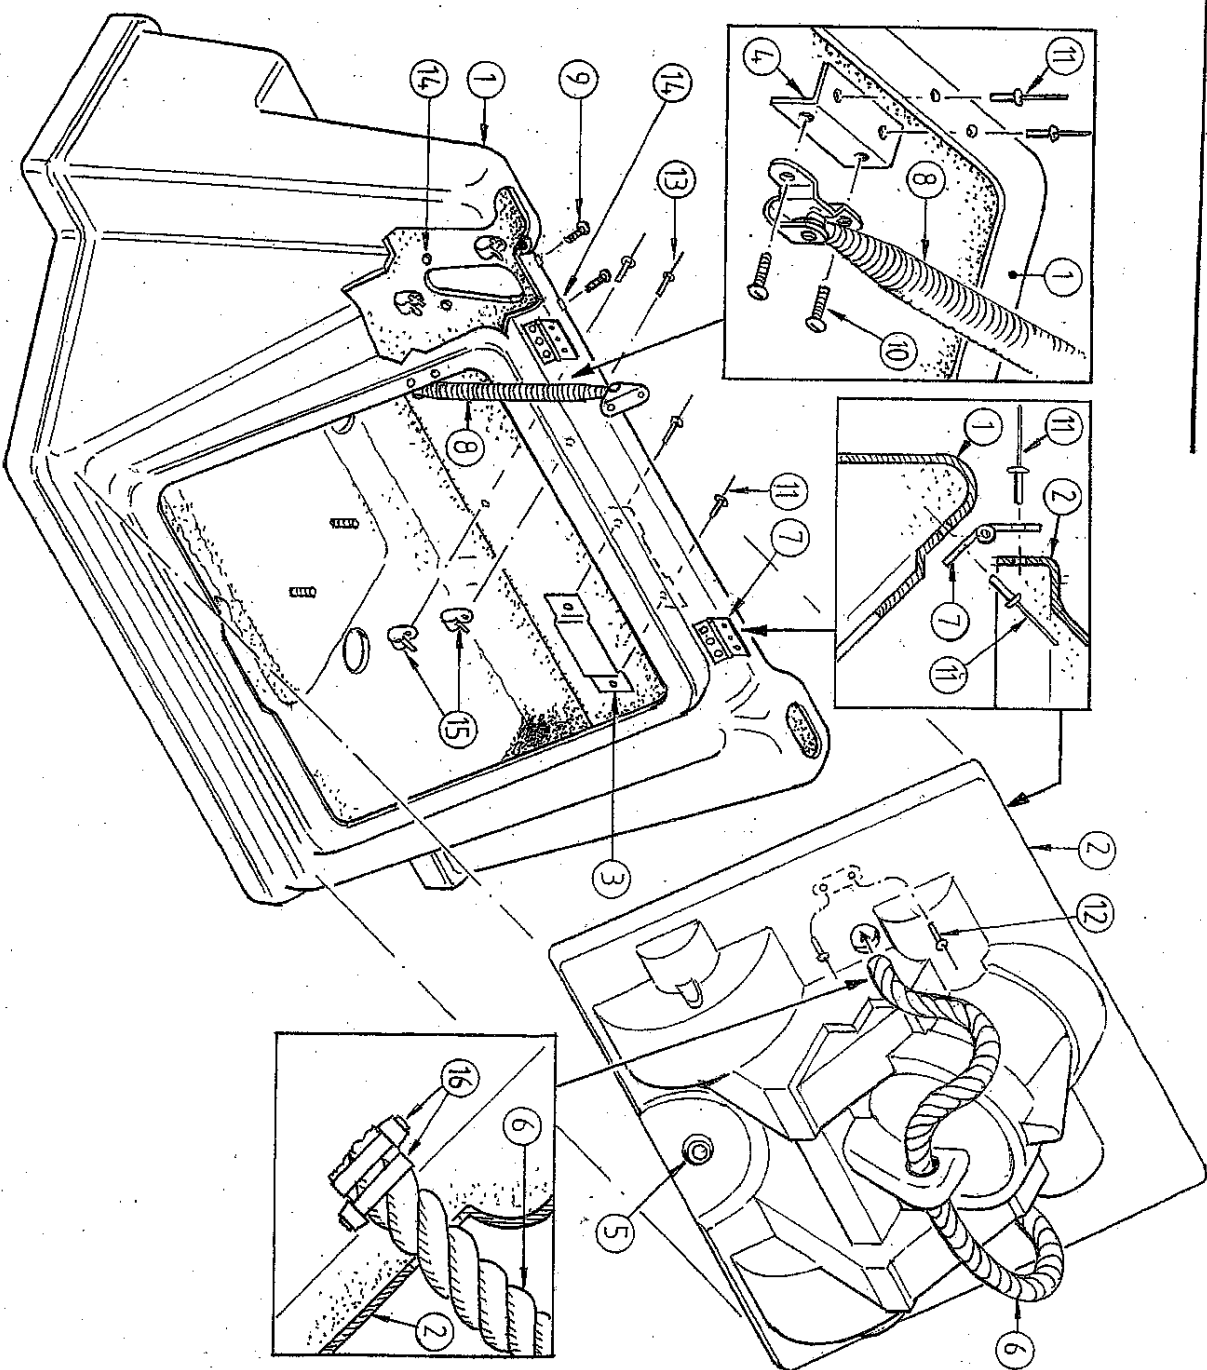

2 ABP PUMP ASSEMBLY

Item Part number & Description

- 1 2501-221 AB PUMP HOUSING BROWN ORILLED
- 2 2501-222 AB PUMP HOUSING DOOR "CANNON EFFECT"
- 3 1H01-402 AB POWER SUPPLY LOCATING PLATE
- 4 1H01-403 AB DOOR SPRING BRACKET
- 5 0R00-008 LOCK & TONGUE ASSY C/M KEY 201901
- 6 0H00-115 24mm HARDY HEMP ROPE
- 7 0H00-418 HINGE 2" X 1 1/8 BRASS
- 8 0H00-481 SPRING STRUT
- 9 0F00-414 1/4 SCREEN MAX16MM SLIT P/H/D BRASS
- 10 0F00-432 1/4 SCREEN MAX10MM P/H/D STEEL ZP
- 11 0F05-056 POP RIVET ALU DOME OPEN 4.0x13.9MM
- 12 0F05-094 POP RIVET ALU DMD OPH BL 4.8x14.5MM
- 13 0F05-156 POP RIVET ALU DOME BL BX 4.0x21.3MM
- 14 0F06-213 POP NUT 1/4 ALU F/H/D P/E
- 15 0F07-333 CABLE "P" CLIP 12.5mm WHITE
- 16 0F07-092 ELE0508 CABLE TIE BLACK 300x4.8mm