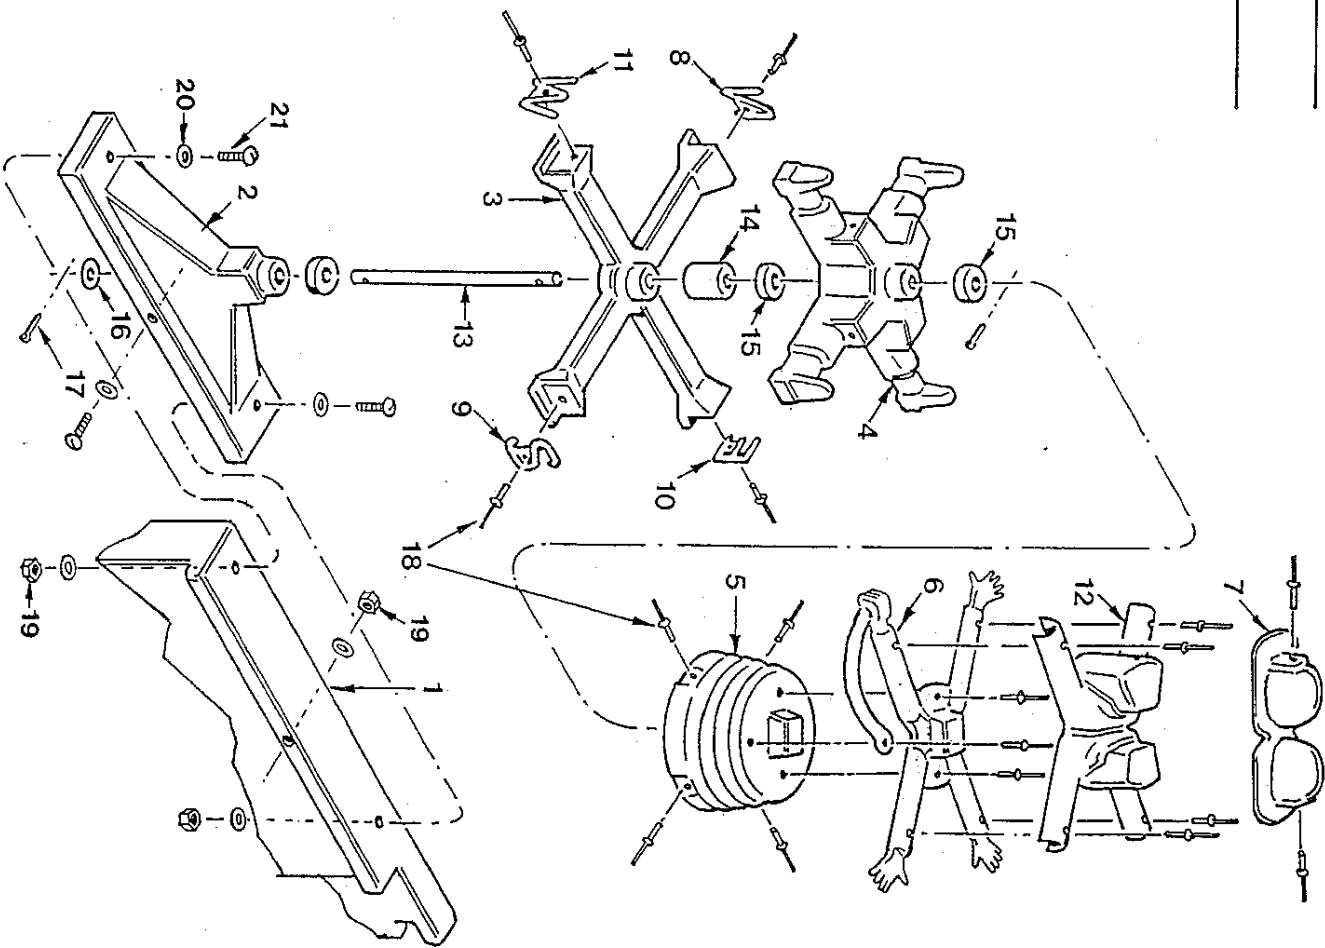

ITEM PART No. No. DESCRIPTION

1	4300-278	ABF Big Wheel S/Assy
2	2V01-287	ABF Weather Vane Base
3	2V01-288	ABF Weather Vane Cross Bars
4	2V01-289	ABF Weather Vane Legs
5	2V01-303	ABF Weather Vane Hose
6	2V01-304	ABF Weather Vane Arms
7	2V01-311	ABF Weather Vane Hats
8	2V01-312	ABF W/Vane Letter 'N'
9	2V01-307	ABF W/Vane Letter 'S'
10	2V01-308	ABF W/Vane Letter 'E'
11	2V01-309	ABF W/Vane Letter 'W'
12	2V01-310	ABF Weather Vane Heads
13	1H00-474	AB Wall Sentry Shaft
14	1H00-469	AB Leg Stretch Roller
15	1H00-467	AB Washer Brass 18mm
16	0F00-608	Washer M6 Brass
17	0F05-503	Split Pin 3/4 x 1/16 Brass
18	0F05-156	Pop Rivet Bulbex BF01-0523
19	0F00-401	Nut M4 Brass
20	0F00-408	Washer M4 Brass
21	0F00-412	M/Screw M4 x 10 Pan/Hd Brass

Note: The information contained in this publication is correct at the time of printing, but owing to the continuing development of the products, changes in the specification may be inevitable. The manufacturer reserves the right to implement such changes without prior notice.