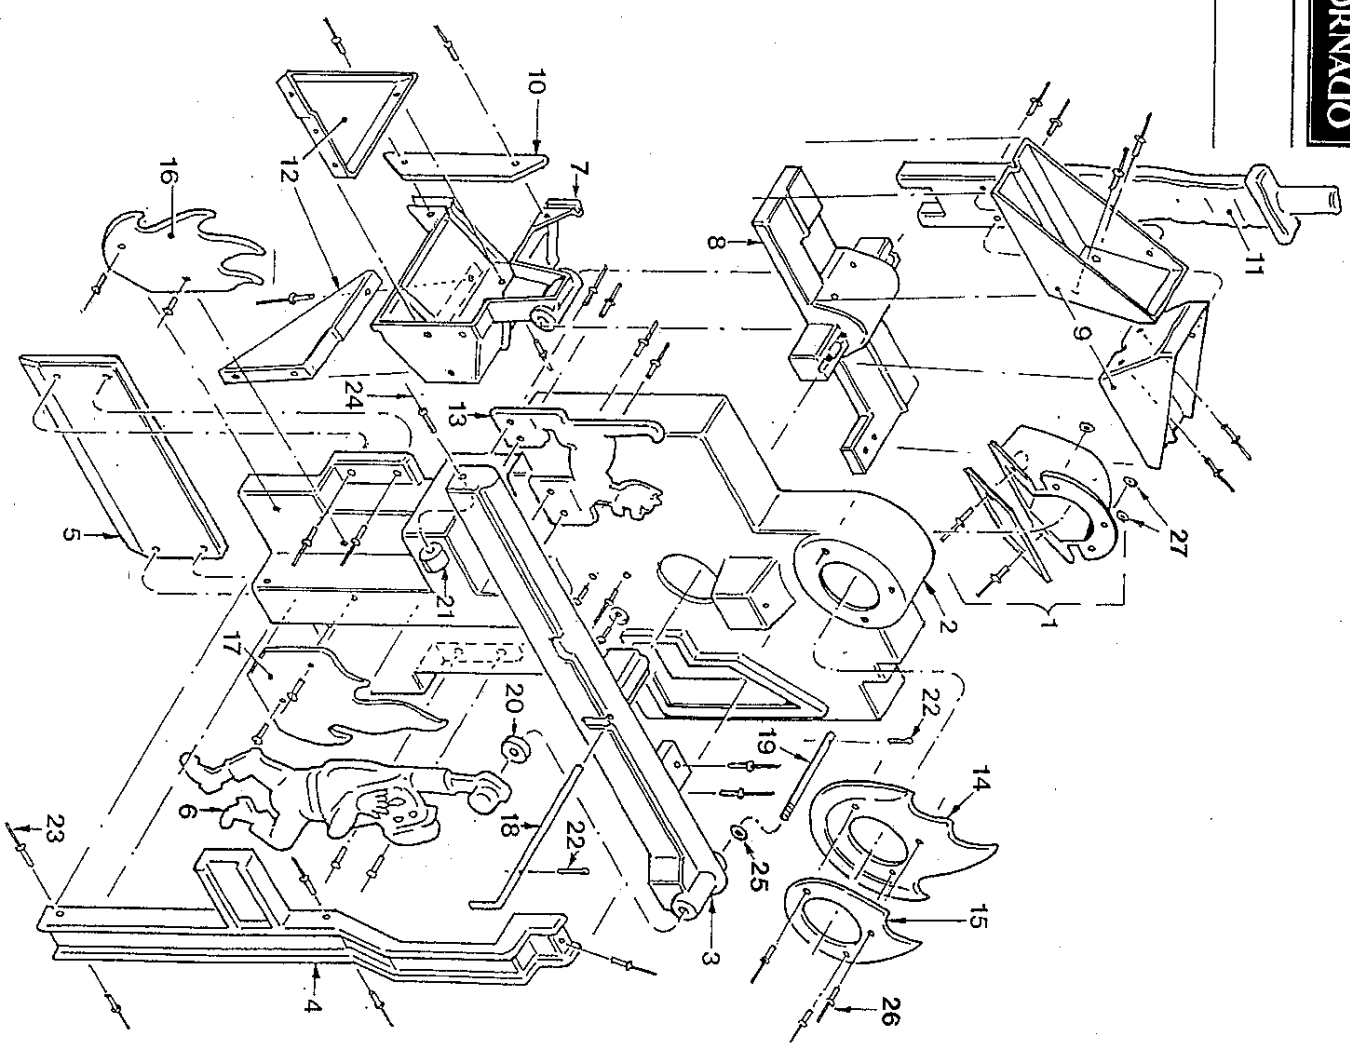

ITEM PART DESCRIPTION
No. No.

1	2J00-280	ABF Rocking Beam Funnel S/Assy
2	2V01-257	ABF Rocking Beam Wall
3	2V01-264	ABF Rocking Beam Arm
4	2V01-315	ABF Rocking Beam Girder
5	2V01-283	ABF Rocking Beam Locating Plate
6	2V01-735	ABF Rocking Beam Figure
7	2V01-316	ABF Rocking Beam Bearing
8	2V01-268	ABF Axemen/R. Beam Bucket Base
9	2V01-713	ABF Axemen/R. Beam Bucket
10	2V01-715	ABF Axemen/R. Beam Bearing Brace
11	2V01-720	ABF Rocking Beam Chimney
12	2V01-723	ABF Rocking Beam Corner Brace
13	2V01-722	ABF Rocking Beam Cat
14	2V01-725	ABF Target Flame Outer
15	2V01-726	ABF Target Flame Inner
16	2V01-730	ABF Scenic Flame Left
17	2V01-731	ABF Scenic Flame Right
18	1H00-477	AB Ducking Stool Arm Shaft
19	1H01-727	ABF Rocking Beam Man Shaft
20	1H00-467	AB Washer Brass 18mm
21	1H01-710	ABF Rocking Beam Weight
22	0F05-503	Split Pin 3/8 x 1/16 Brass
23	0F05-156	Pop Rivet Bulbex BF01-0523
24	0F05-056	Pop Rivet ASL Bostic
25	0F00-608	Washer M8 Brass
26	0F05-061	Pop Rivet Alu Domed Open 4.0x22.0MM
27	0F00-408	Washer M4 Brass

Note: The information contained in this publication is correct at the time of printing, but owing to the continuing development of the products, changes in the specification may be inevitable. The manufacturer reserves the right to implement such changes without prior notice.