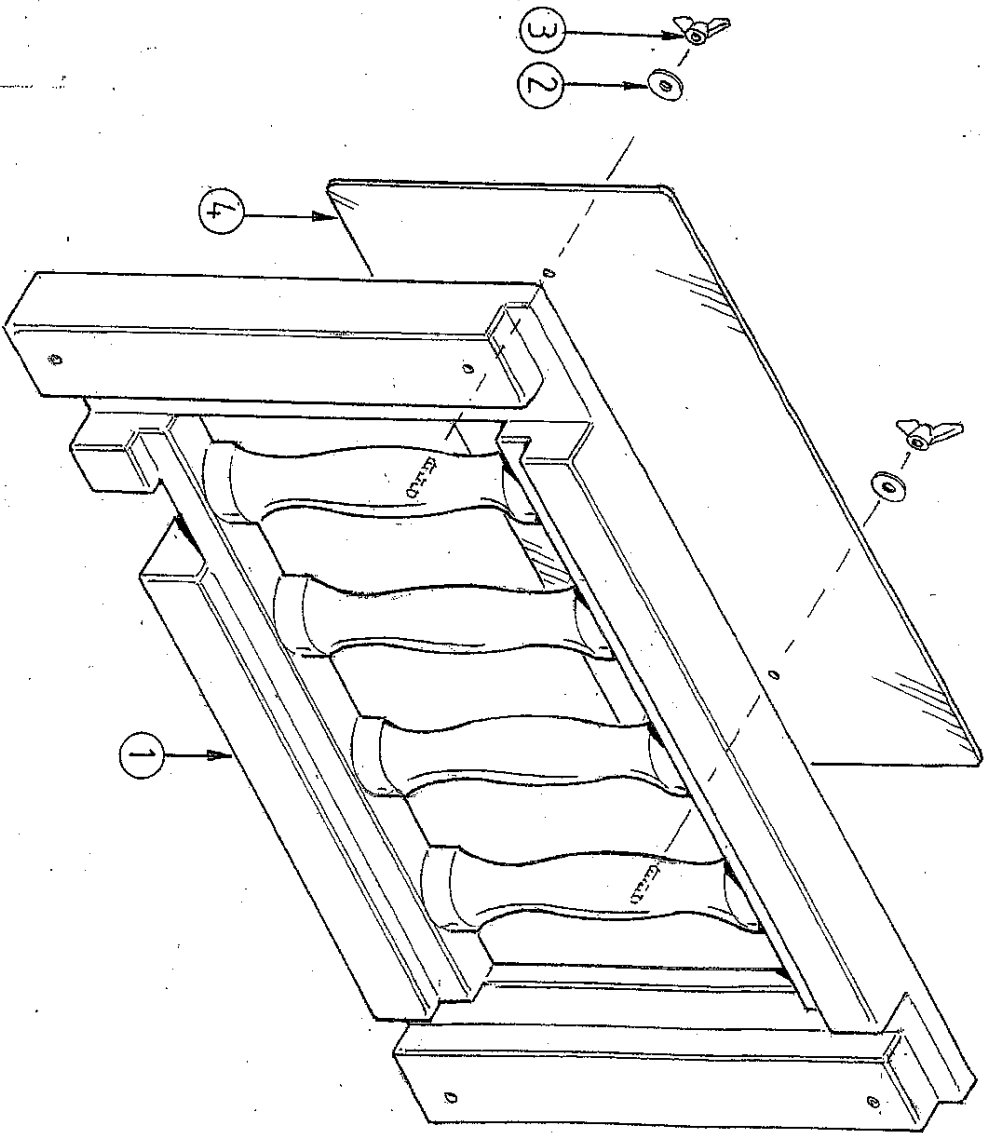

GUN 3

GUN 4

8

6J01-226 AB CONSOLE RIGHT ASSY BROWN

TORNADO

Item Part number & Description

- 1 2501-223 AB CONSOLE CENTRE BALUSTRADE RAIL BROWN
- 2 0F00-610 WASHER H6X25MM S/S PSS6 1/4X1"
- 3 0F00-607 NUT M6 HING S/STEEL
- 4 2H15-300 AB CENTRE RAIL PERSPEX SCREEN DRILLED