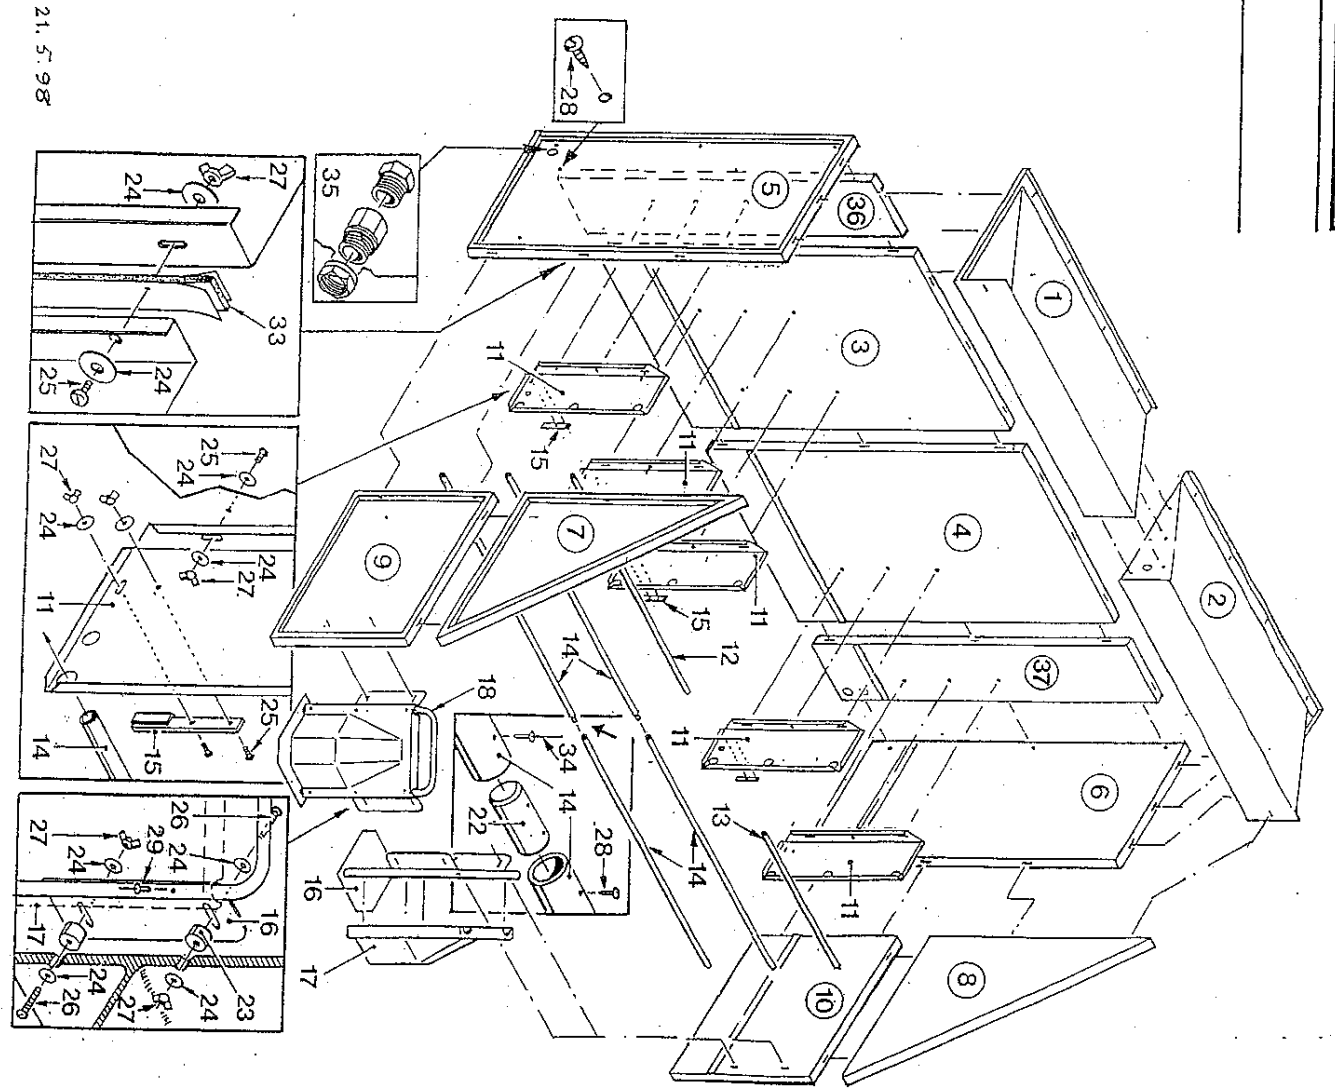

ITEM PART DESCRIPTION
No. No.

1	1H00-442	AB Roof Module Left
2	1H00-441	AB Roof Module Right
3	1H00-436	AB Cabinet Rear Left Panel
4	1H00-435	AB Cabinet Rear Right Panel
5	1H00-402	AB Cabinet Corner Side Left Panel
6	1H00-407	AB Cabinet Corner Side Right Panel
7	1H00-408	AB Cabinet L/H Side Upper Panel
8	1H00-409	AB Cabinet R/H Side Upper Panel
9	1H00-440	AB Cabinet L/H Side Lower Panel
10	1H00-439	AB Cabinet R/H Side Lower Panel
11	1H00-443	AB Animation Bracket
12	1H00-444	AB Animation Support Rail Top Left
13	1H00-445	AB Animation Support Rail Top Right
14	1H00-449	AB Animation Support Rail
15	1H00-448	AB Pool Clamp
16	1H00-446	AB Console Support Rail
17	2600-225	AB Console Support Moulding Drilled
18	2700-227	AB Console Corner Support S/Assy
22	1H00-450	Animation Support Rail Joiner
23	1H00-447	AB Console Support Spacer
24	DF00-610	Washer M6 x 25mm S/S
25	DF00-634	M/Screw M6 x 16 Pan/Hd S/S
26	DF00-640	M/Screw M6 x 60 Pan/Hd S/S
27	DF00-607	Nut M6 Wing S/S
28	DF05-872	S/Tap 8 x 1/2 P/Hd S/S Sltd A
29	DF05-056	Pop Rivet ASL Bostic
30	DF00-513	M/Screw M5 x 12 Pan/Hd Brass
31	DF00-501	Nut M5 Brass
32	DF00-508	Washer M5 Brass
33	DF00-031	PE Foam Strip S/A
34	DF05-015	Pop Rivet ALU A4L
35	DE00-794	Conduit Cable Gland
36	1H00-403	AB Cabinet Corner Rear Left Panel
37	1H00-406	AB Cabinet Corner Rear Right Panel

Notes: The information contained in this publication is correct at the time of printing, but owing to the continuing development of the products, changes in the Specification may be inevitable. The manufacturer reserves the right to implement such changes without prior notice.