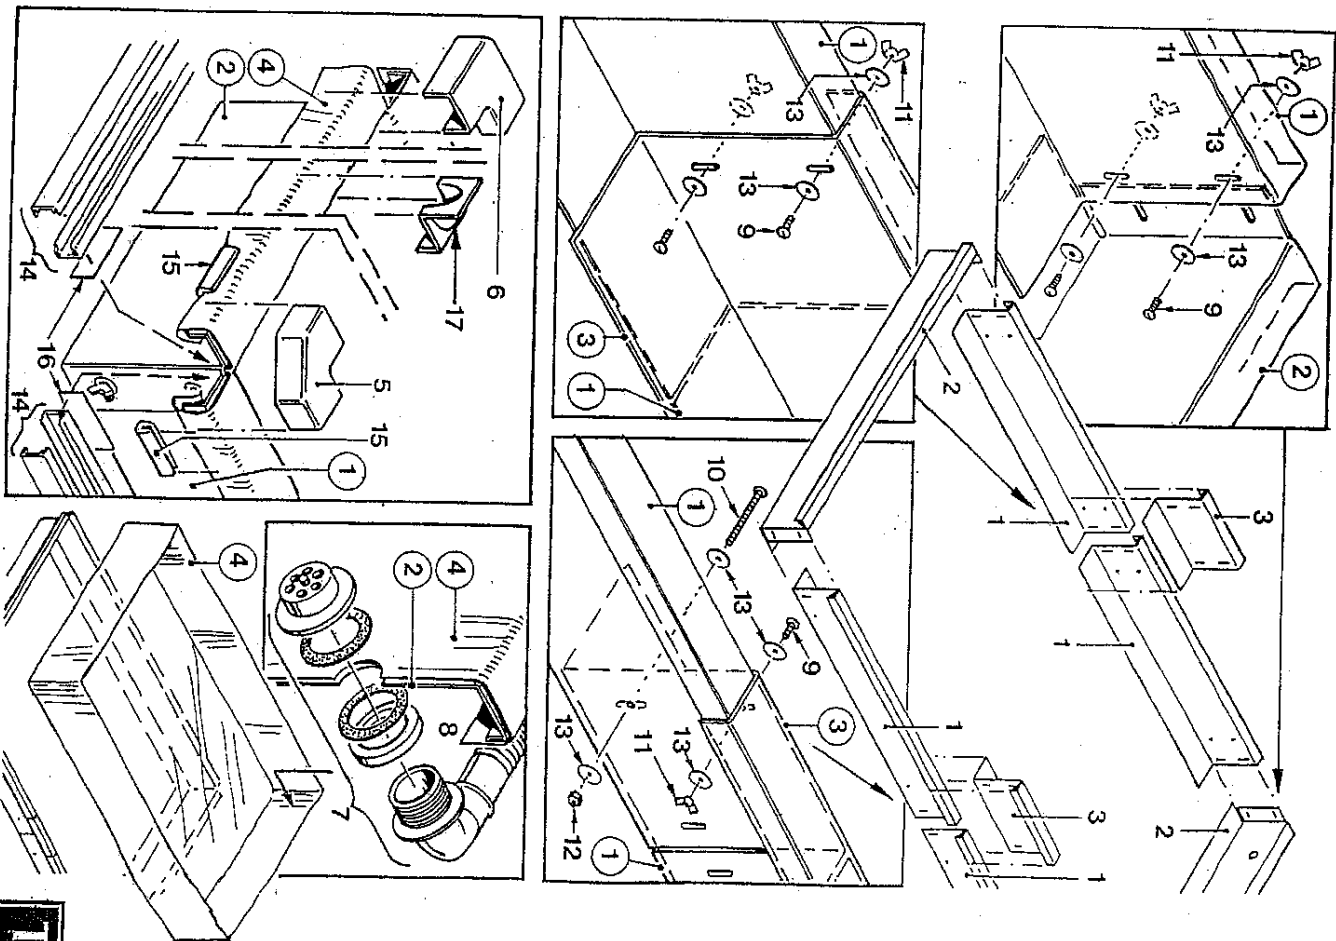

Item Part number & Description

- 1 1H00-430 AB POOL FRONT/REAR SECTION BLACK
- 2 1H00-431 AB POOL SIDE SECTION BLACK
- 3 1H00-432 AB POOL F/R JOINER BLACK
- 4 1H00-433 AB POOL LINER 2790X1790X400MM
- 5 2V00-739 AB POOL CORNER CAP FRONT
- 6 2V00-738 AB POOL CORNER CAP REAR
- 7 0H00-448 BATH OVERFLOW 1 1/2"
- 8 2V00-740 AB OVERFLOW WASHER
- 9 0F00-634 M SCREW M6 x 16 PAN/HD S/S
- 10 0F00-640 M SCREW M6 x 60 PAN/HD S/S
- 11 0F00-607 NUT M6 WING S/S
- 12 0F00-601 NUT M6 BRASS
- 13 0F00-610 WASHER M6 x 25MM S/S
- 14 1H00-963 TRUNKING WHITE YT2
- 15 1H00-956 BOAT BUMPER STRIP
- 16 0F00-087 DOUBLE SIDED TAPE 554-844
- 17 2V00-746 AB POOL WATER BARRIER

Note: The information contained in this publication is correct at the time of printing, but owing to the continuing development of the products, changes in the specification may be inevitable. The manufacturer reserves the right to implement such changes without prior notice.

11 AB POOL