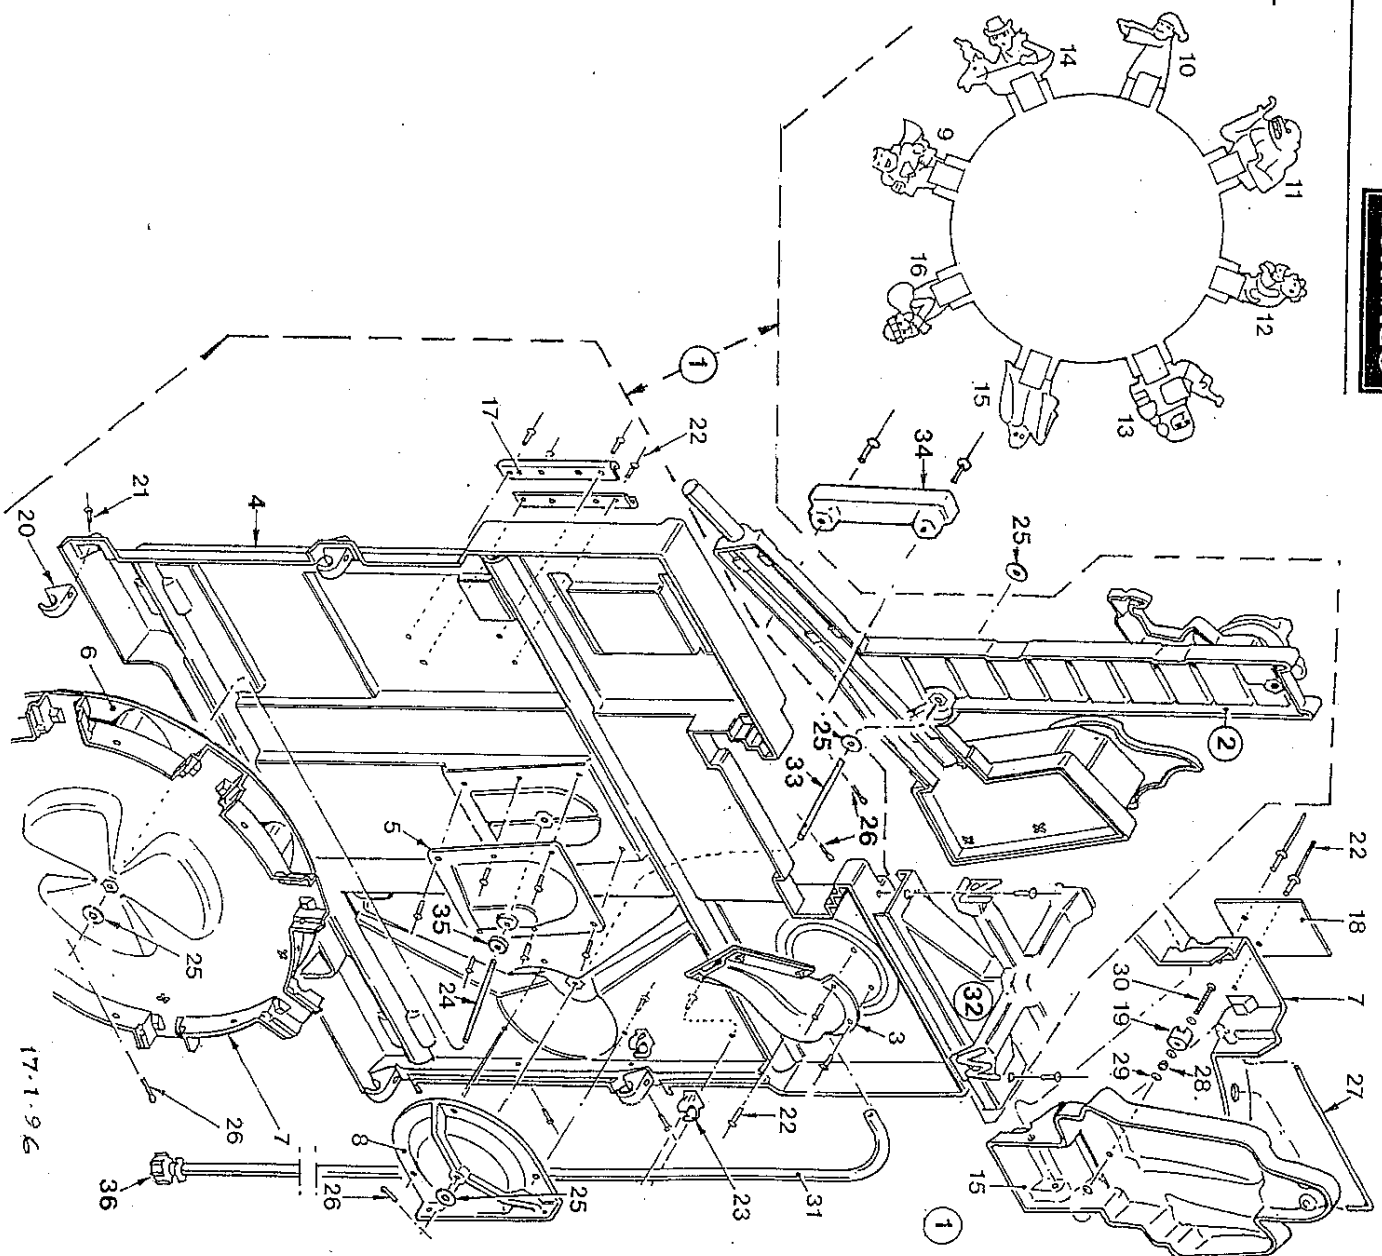

ITEM No.	PART No.	DESCRIPTION
1	4J00-278	ABF Big Wheel S/Assy
2	3J00-278	ABF Ladder S/Assy
3	2I00-258	AB Castle Funnel S/Assy
4	2V01-274	ABF Big Wheel Wall
5	2V00-275	AB Castle Wall Rear Bearing
6	2V00-276	AB Castle Wheel Front
7	2V00-277	AB Castle Wheel Back
8	2V01-275	ABF Ladder Back Bearing
9	2V01-278	ABF Big Wheel T/Man
10	2V01-279	ABF Big Wheel Sleepwalker
11	2V00-280	AB Castle Gorilla
12	2V01-281	ABF Big Wheel Lady + Cat
13	2V00-282	AB Castle Spaceman
14	2V00-283	AB Castle Cowboy
15	2V01-284	ABF Big Wheel Ghost
16	2V01-285	ABF Big Wheel Burglar
17	1H00-485	AB J Section Short
18	1H00-720	AB Castle Armature Plate
19	0H00-414	Button Magnet
20	0H00-421	Pipe Clip Offset 22mm
21	0F05-056	Pop Rivet ASL Bostic
22	0F05-156	Pop Rivet Bulbex BF01-0523
23	0H00-420	Pipe Clip Straight 22mm
24	1H00-475	AB Castle Wheel Shaft
25	0F00-610	Washer M6 x 25mm S/S
26	0F05-503	Split pin 3/8 x 1/16 Brass
27	1H00-483	AB Castle Figure Shaft
28	0F00-501	Nut M3 Brass
29	0F00-508	Washer M3 Brass
30	0F00-515	M/Screw M3 x 20 Pan/Hd Brass
31	0H00-512	Clr PVC Tube 1/2" I.D. x 1/8" 1.709
32	2J00-278	ABF Weather Vane S/Assy
33	1H01-732	ABF Suitcase Roller Shaft
34	2V01-739	ABF Ladder Retaining Bracket
35	1H00-467	AB Washer Brass 18mm
36	0H00-473	Hose Adaptor

Note: The information contained in this publication is correct at the time of printing, but owing to the continuing development of the products, changes in the specification may be inevitable. The manufacturer reserves the right to implement such changes without prior notice.