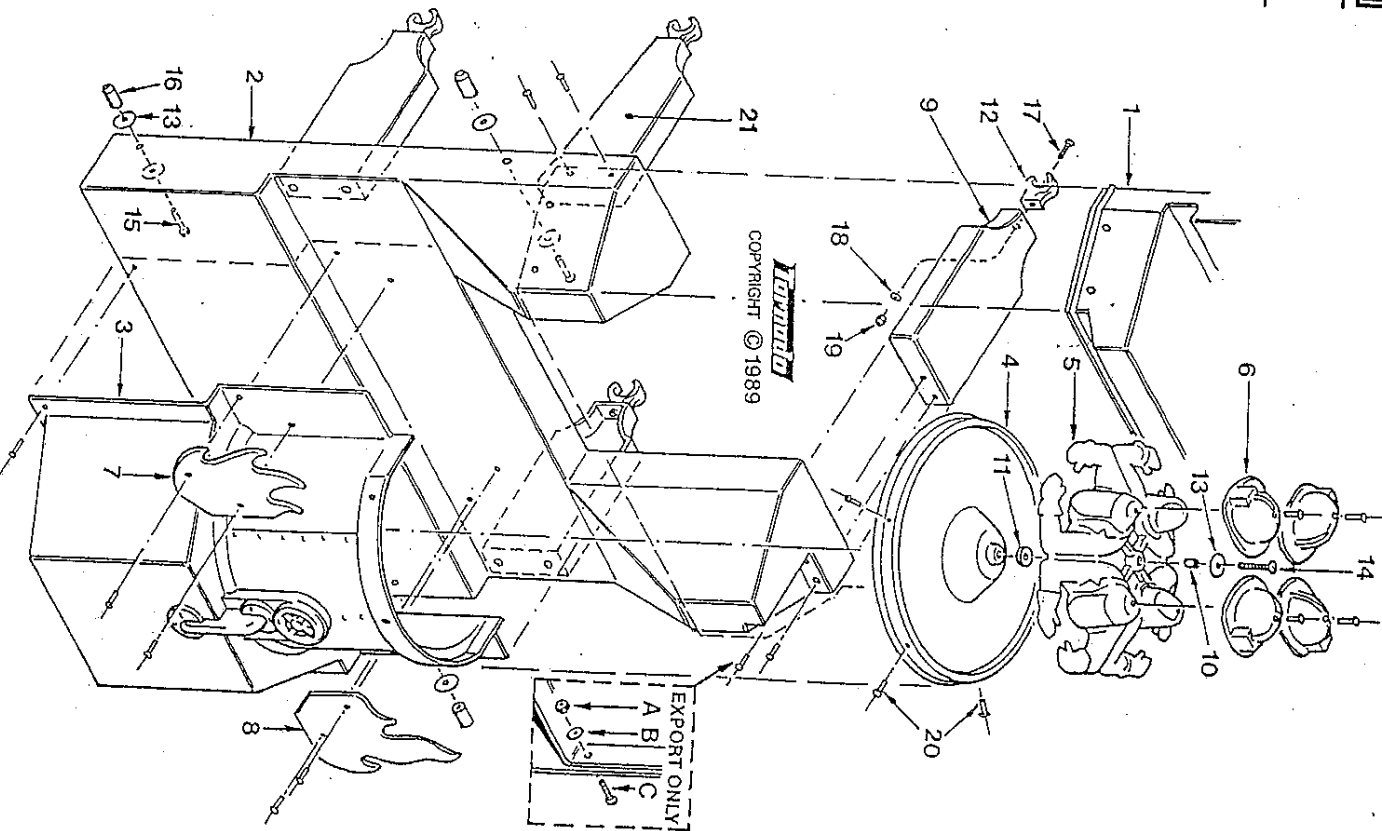

ITEM No.	PART No.	DESCRIPTION
1	4100-272	ABF Fire Engine S/Assy
2	2V01-235	ABF Gas Tank Wall
3	2V01-236	ABF Gas Tank Front
4	2V01-256	ABF Gas Tank Lid
5	2V01-237	ABF Gas Tank Men
6	2V01-238	ABF Gas Tank Hat
7	2V01-730	ABF Scenic Flame Left
8	2V01-731	ABF Scenic Flame Right
9	2V00-720	A9 Mounting Bracket
10	1H00-460	AB Bearing Bush S/S
11	1H00-467	AB Washer Brass 18mm
12	0H00-420	Pipe Clip Straight 22mm
13	0F00-610	Washer 25mm M6 S/S
14	0F00-617	M/Screw M5 x 30 Pan/Hd Brass
15	0F00-634	M Screw M6 x 16 Pan/Hd S/S
16	1H01-733	ABF Wall Locating Peg
17	0F00-414	M/Screw M4 x 16 Pan/Hd Brass
18	0F00-408	Washer M4 Brass
19	0F00-405	Nut M4 Nylon
20	0F05-156	Pop Rivet Bulbex BF01-0523
21	1V01-234	ABF Gas Tank Mounting Bracket
A	0F00-401	Nut M4 Brass
B	0F00-408	Washer M4 Brass
C	0F00-412	M/Screw M4 x 10 Pan/Hd Brass

Note: The information contained in this publication is correct at the time of printing, but owing to the continuing development of the products, changes in the specification may be inevitable. The manufacturer reserves the right to implement such changes without prior notice.