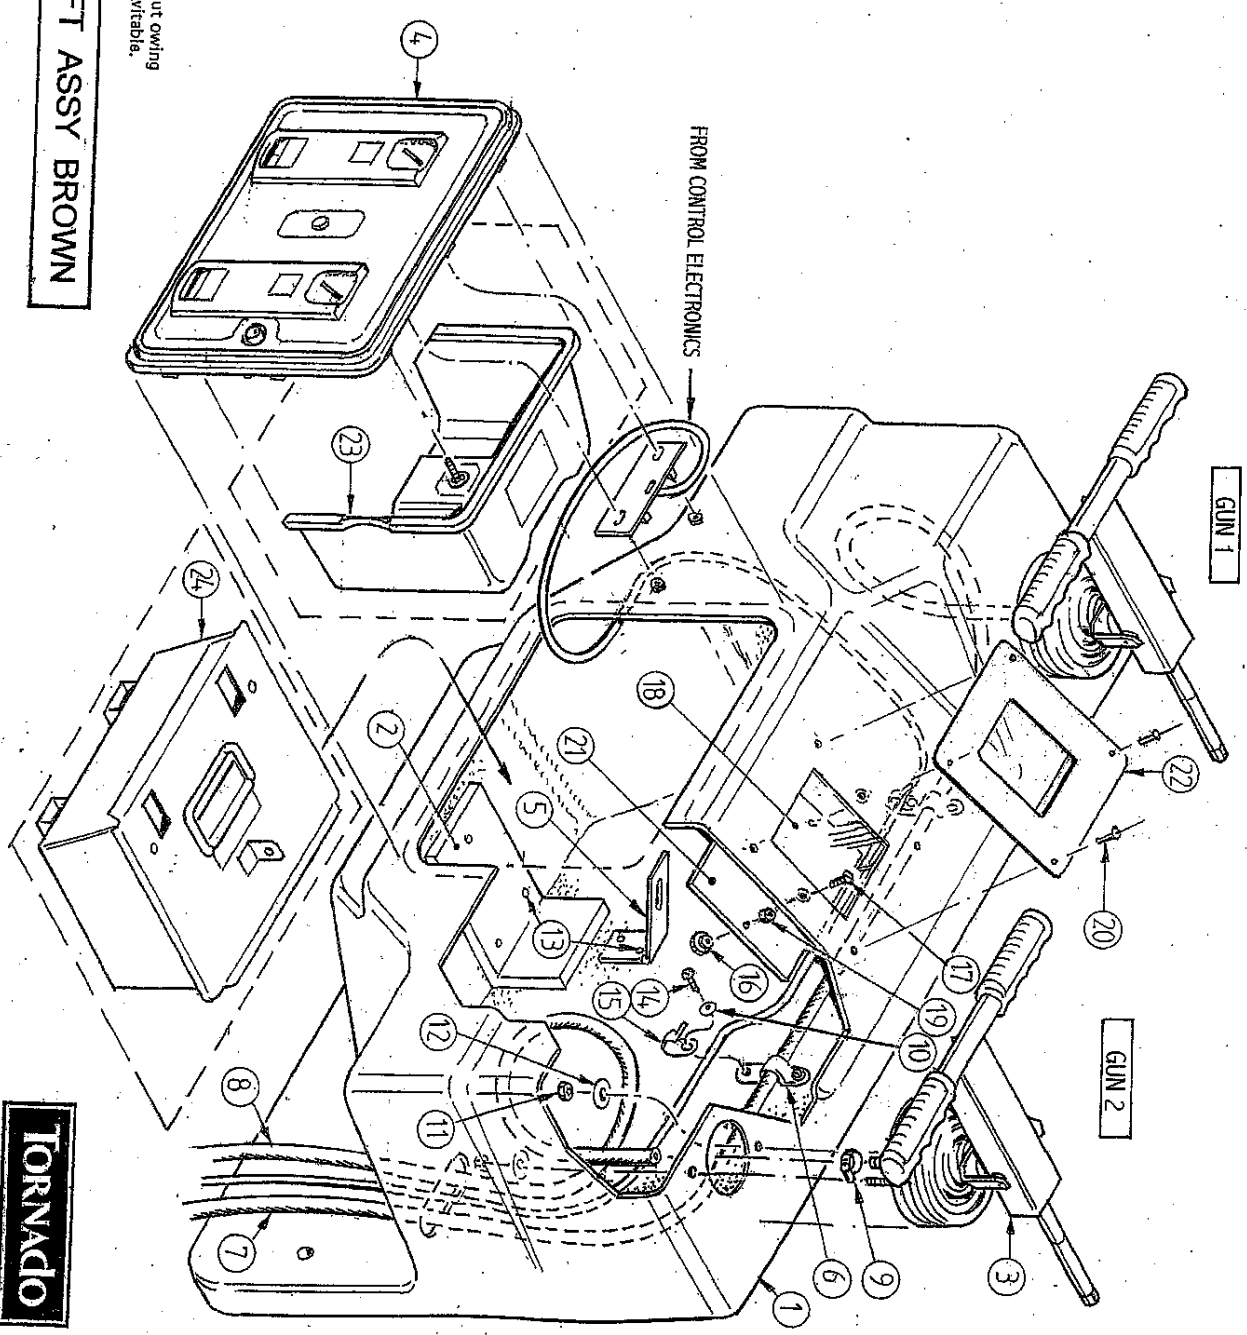

Item Part number & Description

1. 1 2601-219 AB CONSOLE LEFT BROWN DRILLED
2. 2 2100-801 CASH BOX LOCATING BLOCK STD
3. 3 2101-420 AB UNIVERSAL GUN S/ASSY
4. 4 3101-849 AB QL MULTI MECH COIN DOOR S/ASSY
5. 5 1100-725 AB CASH BOX STRAP [HASP]
6. 6 0E00-793 SADDLE CLAMP 20MM M.T.
7. 7 0H00-422 HOSE WATER 10MM ID [2.25M]
8. 8 0H00-422 HOSE WATER 10MM ID [1.5M]
9. 9 0H00-424 HOSE CLIP 13-20MM S/STEEL
10. 10 0F00-408 WASHER M4 BRASS
11. 11 0F00-805 NUT M8 NYLOC
12. 12 0F00-810 WASHER M8X30MM S/STEEL
13. 13 0F05-056 POP RIVET ALU DOMED OPEN 4.0X13.9MM
14. 14 0F05-862 S/TAP 6x1/2" SLTD A P/HD S/S
15. 15 0F07-351 CABLE 'P' CLIP 6MM WHITE
16. 16 0F00-506 NUT M5 THUMB NYLON KN
17. 17 0F00-526 M SCREW M5X20 CSK/HD STL ZP
18. 18 1H08-052 PVC CLEAR 120MMX103MMX3MM
19. 19 1H00-351 SPACER NYLON TAPPED M5 6.35X12.7MM
20. 20 0F05-016 BLACK POP RIVET ALU DOMED OPEN 3.2X11.5
21. 21 1V15-207 AB MULTI MECH COIN DISPLAY PANEL
22. 22 1101-304 AB CONSOLE LABEL
23. 23 2115-206 AB MULTI MECH COIN DOOR COVER S/ASSY
24. 24 2100-201 CASH BOX S/ASSY 2003

Note: The information contained in this publication is correct at the time of printing, but owing to the continuing development of the products, changes in the specification may be inevitable. The manufacturer reserves the right to implement such changes without prior notice.

7 GJ01-225 AB CONSOLE LEFT ASSY BROWN