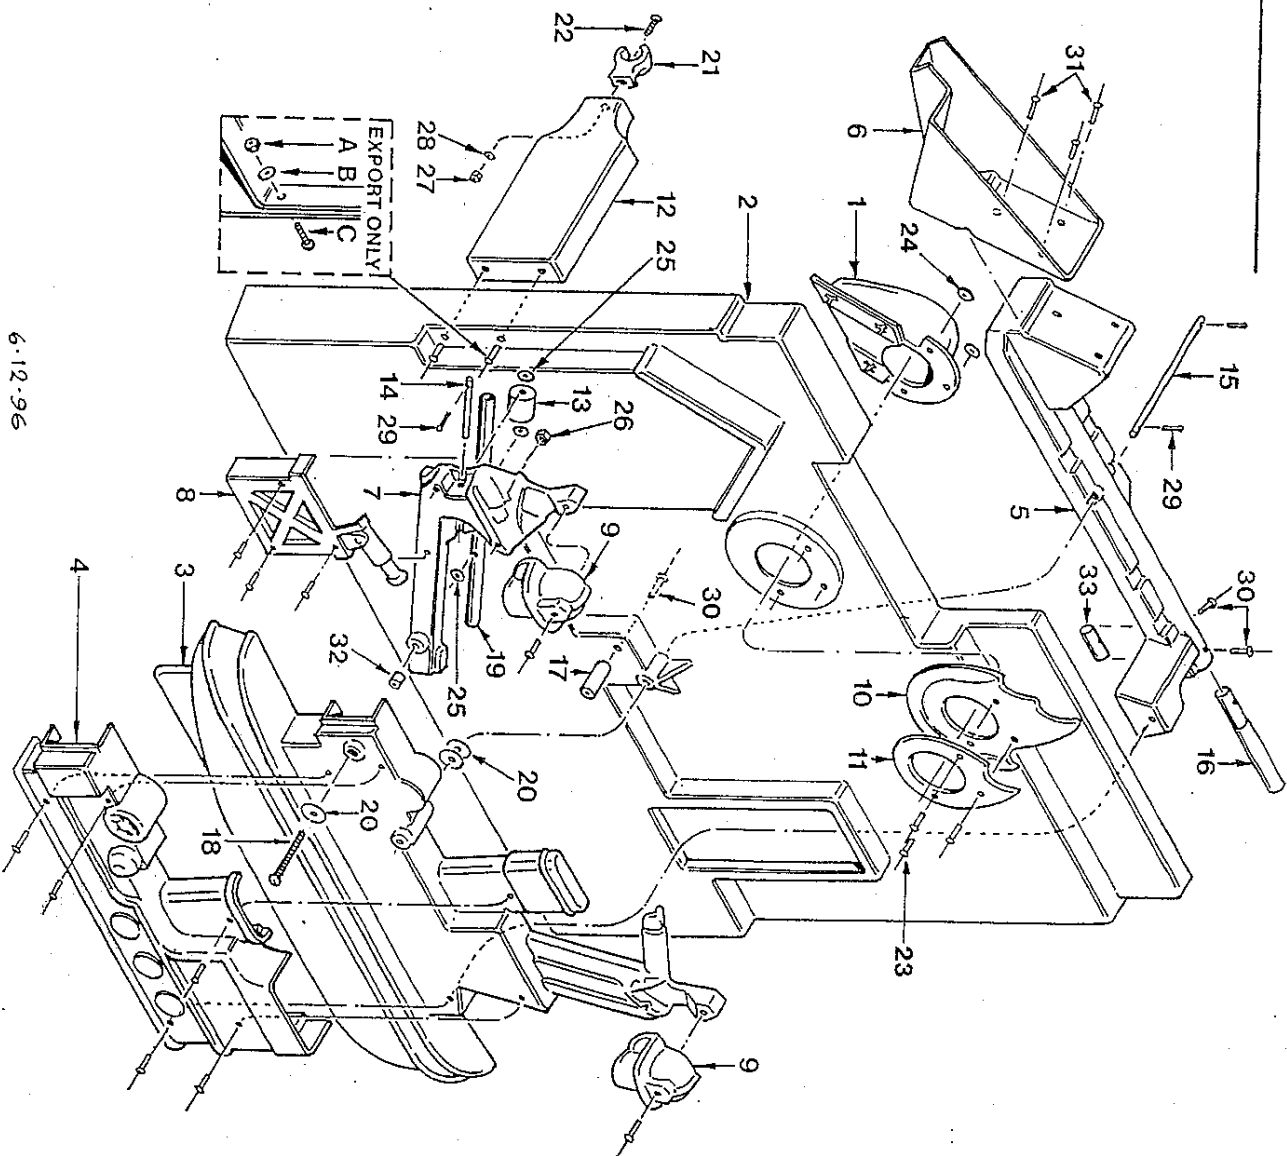

ITEM PART No. DESCRIPTION

1	2100-251	AB Target Furnel S/Assy
2	2V 01-210	ABF Fire Tug Wall
3	2V 01-211	ABF Fire Tug Hull
4	2V 01-212	ABF Fire Tug Cabin
5	2V 01-213	ABF Fire Tug Bucket Arm
6	2V 01-214	ABF Fire Tug Bucket
7	2V 01-215	ABF Fire Tug Snorkel Arm
8	2V 01-216	ABF Fire Tug Snorkel Front
9	2V 01-704	ABF Fireman Head
10	2V 01-725	ABF Target Flame Outer
11	2V 01-726	ABF Target Flame Inner
12	2V 00-720	AB Mounting Bracket
13	1H 00-459	AB Leg Stretch Roller
14	1H 01-709	ABF Snorkel Roller Shaft
15	1H 00-482	AB H/Ban C1/Knt Spin Sold. Shaft
16	1H 00-488	AB D/Stool Weight
17	1H 00-492	AB R/Horse Stop
18	0F 00-540	M/Screw M6 x 60 Pan/Hd S/S
19	1H 00-493	AB D/Stool Stiffener Rear
20	0F 00-610	Washer 25mm M6 S/S
21	0H 00-420	Pipe Clip Straight 22mm
22	0F 00-414	M/Screw M4 x 16 Pan/Hd Brass
23	0F 05-061	Pop Rivet Alu Domed Open 4-0x22-0MM
24	0F 00-408	Washer M4 Brass
25	0F 00-608	Washer M6 Brass
26	0F 00-605	Nut M6 NYLoc
27	0F 00-401	Nut M4 Brass
28	0F 00-408	Washer M4 Brass
29	0F 05-503	Split Pin 3/4 x 1/16 Brass
30	0F 05-056	Pop Rivet ASL Bostic
31	0F 05-156	Pop Rivet Bulbex BF01-0523
32	1H 00-460	AB Bearing Bush S/S
33	1H 00-487	AB Cascade Weight
A	0F 00-401	Nut M4 Brass
B	0F 00-408	Washer M4 Brass
C	0F 00-412	M/Screw M4 x 10 Pan/Hd Brass

Note: The information contained in this publication is correct at the time of printing, but owing to the continuing development of the products, changes in the specification may be inevitable. The manufacturer reserves the right to implement such changes without prior notice.