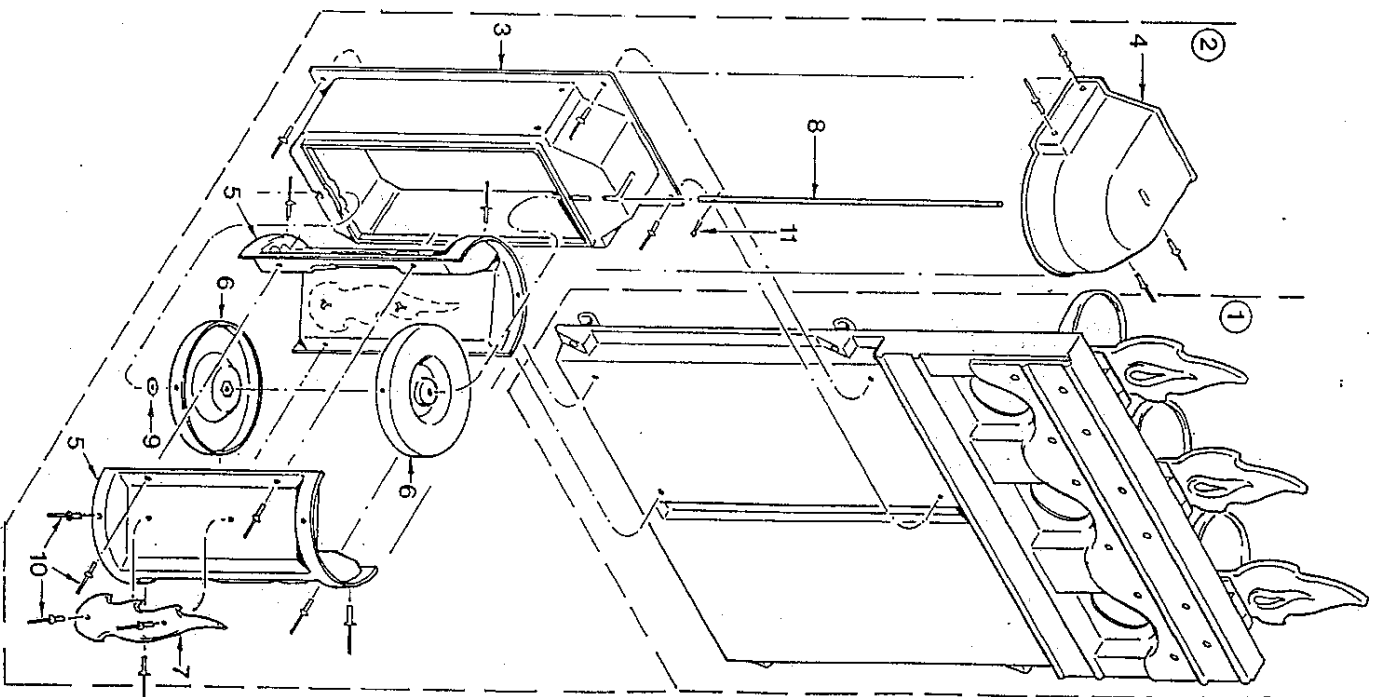

ITEM PART No. DESCRIPTION

1	5300-281	ABF Revolving Door Flame Wall S/Assy
2	4J00-281	ABF Revolving Door S/Assy
3	2V01-218	ABF Revolving Door Frame
4	2V01-219	ABF Revolving Door Roof
5	2V01-220	ABF Revolving Door Half Section
6	2V01-221	ABF Revolving Door End Cap
7	2V01-222	ABF Revolving Door Flame
8	1H01-721	ABF Revolving Door Shaft
9	0F00-608	Washer MS Brass
10	0F05-156	Pop Rivet Bulbex BF01-0523
11	0F05-503	Split Pin 3/8 x 1/16 Brass

Note: The information contained in this publication is correct at the time of printing, but owing to the continuing development of the products, changes in the specification may be inevitable. The manufacturer reserves the right to implement such changes without prior notice.