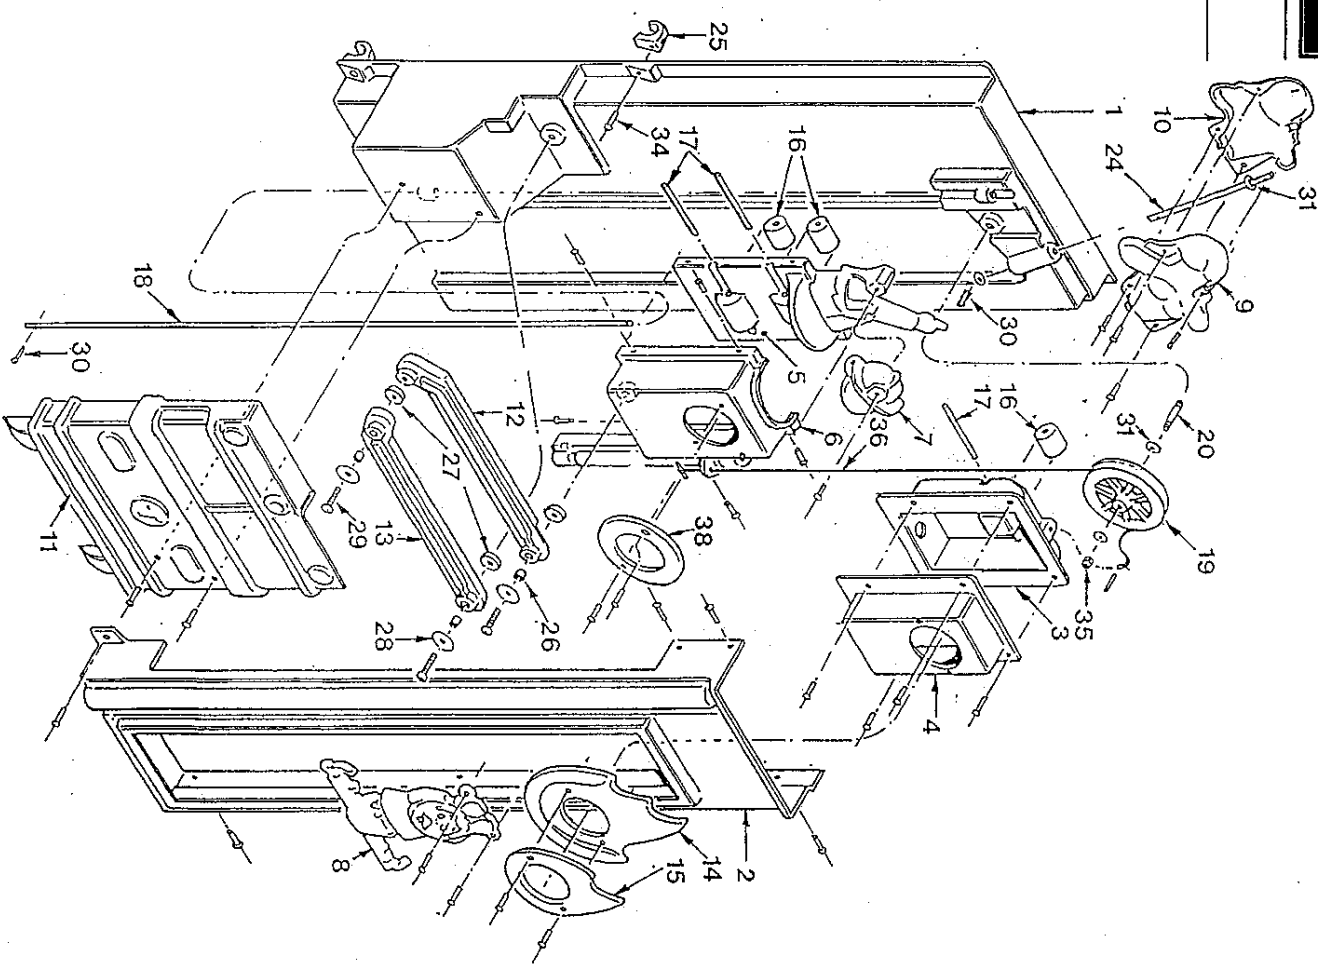

ITEM PART DESCRIPTION
No. No.

1	2V01-700	ABF Rescue Rear Wall
2	2V01-701	ABF Rescue Front Wall
3	2V01-702	ABF Rescue Lift Rear
4	2V01-703	ABF Rescue Lift Front
5	2V01-705	ABF Rescue Snorkel Rear
6	2V01-706	ABF Rescue Snorkel Front
7	2V01-704	ABF Fireman Head
8	2V01-707	ABF Rescue Lift Man
9	2V01-708	ABF Rescue Woman Front
10	2V01-709	ABF Rescue Woman Rear
11	2V01-300	ABF Rescue Fire Engine
12	2V01-301	ABF Rescue Snorkel Arm Rear
13	2V01-302	ABF Rescue Snorkel Arm Front
14	2V01-725	ABF Target Flame Outer
15	2V01-726	ABF Target Flame Inner
16	1H00-469	AB Leg Stretcher Roller
17	1H01-707	ABF Rescue Roller Shaft
18	1H01-726	ABF Rescue Guide Rod
19	0H00-416	Wheel 90mm
20	1H00-478	AB Pulley Shaft

24	1H00-482	AB H/Ban.Cl/Knt.Spin/Sold Shaft
25	0H00-421	Pipe Clip Offset 22mm
26	1H00-460	AB Bearing Bush S/S
27	1H00-467	AB Washer Brass 18mm
28	0F00-610	Washer 25mm M6 S/S
29	0F00-617	M/Screw M6 x 30 Pan/Hd Brass
30	0F05-503	Split pin 3/4 x 1/16 Brass
31	0F00-608	Washer M6 Brass
33	0F05-156	Pop Rivet Bulbex BF01-0523
34	0F05-056	Pop Rivet ASL Bostlic
35	0F00-505	Nut M6 MyLoc
36		Nylon Cord
38	2V00-726	AB Target Ring Inner Lg

Note: The information contained in this publication is correct at the time of printing, but owing to the continuing development of the products, changes in the specification may be inevitable. The manufacturer reserves the right to implement such changes without prior notice.