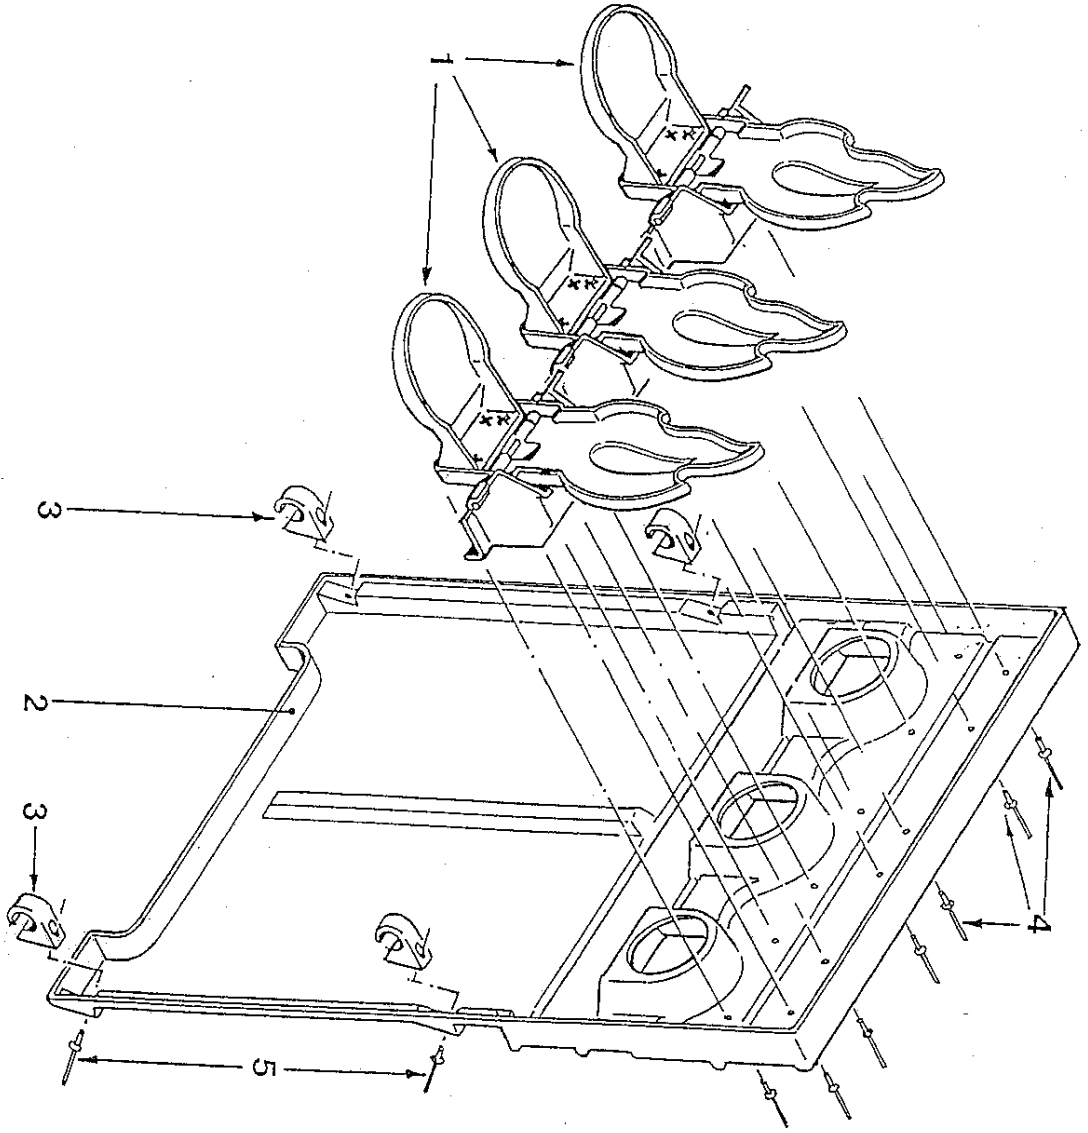

3100-276, 3100-277, 3100-281 ABF FLAMEWALL S/ASSY

ITEM No.	PART No.	DESCRIPTION
1	2100-276	ABF FlameWall Flame S/Assy
2	2V01-255	ABF Flame Wall
3	0H00-421	Pipe Clip Offset 22mm
4	0F05-156	Pop Rivet Bulbex BF01-0523
5	0F05-056	Pop Rivet ASL Bostlic

Note: The information contained in this publication is correct at the time of printing, but owing to the continuing development of the product, changes in the specification may be inevitable. The manufacturer reserves the right to implement such changes without prior notice.