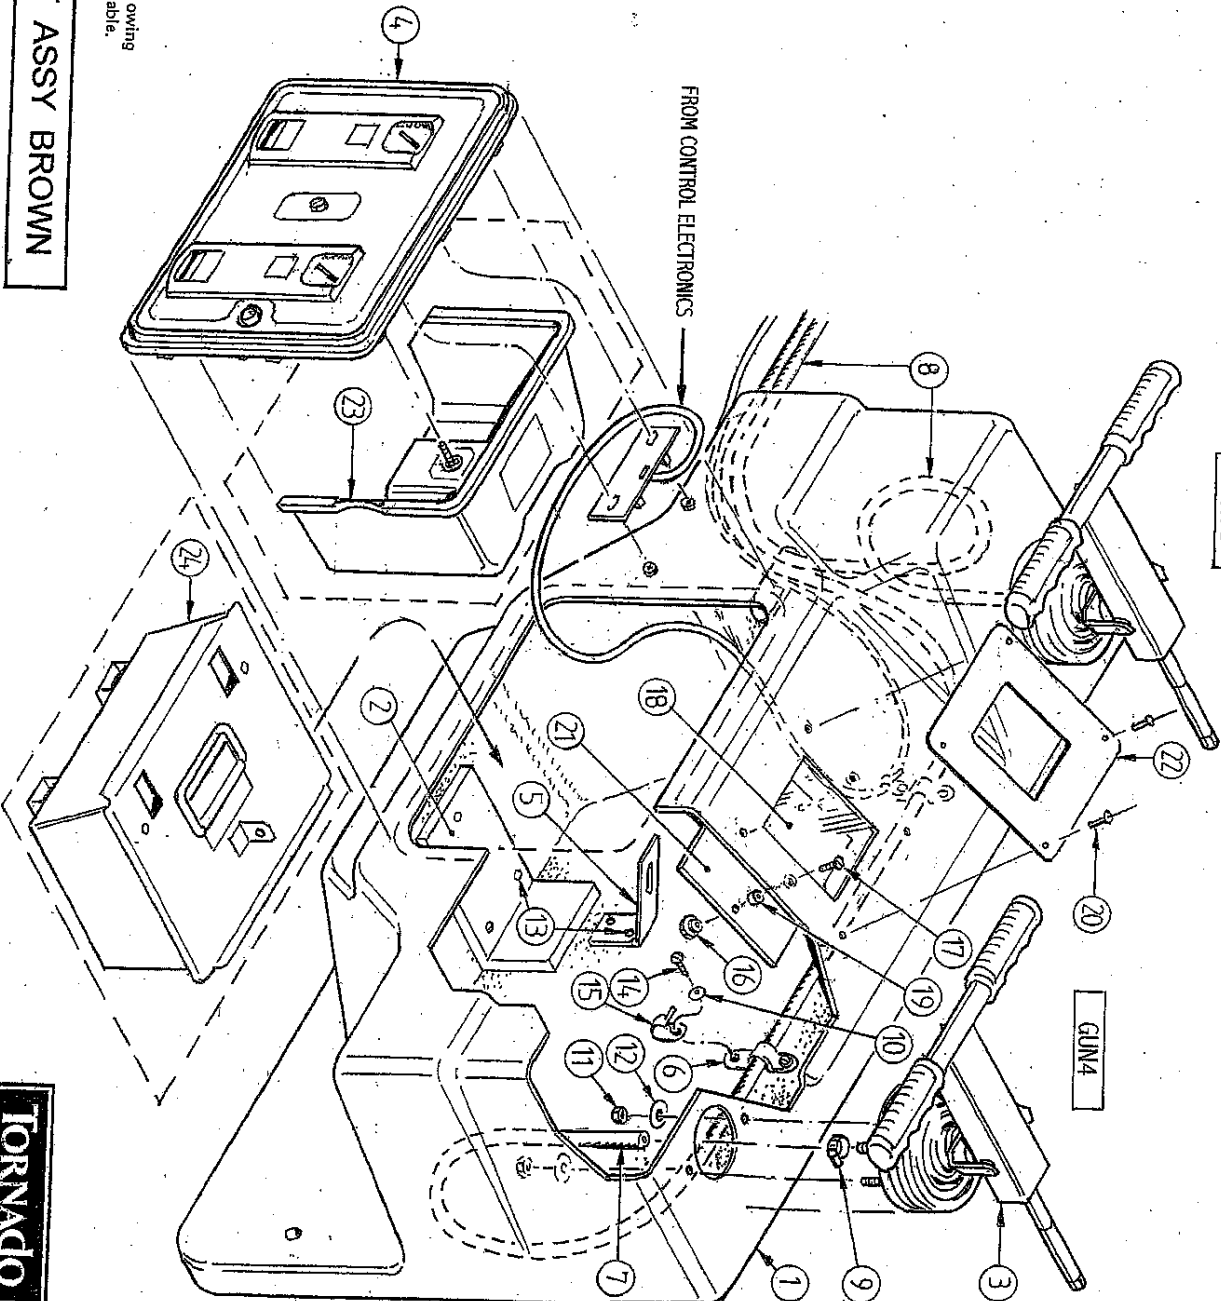

Item Part number & Description

1. 1 2601-220 AB CONSOLE RIGHT BROWN DRILLED
2. 2 2100-801 CASH BOX LOCATING BLOCK STD
3. 3 2101-420 AB UNIVERSAL GUN S/ASSY
4. 4 3101-849 AB QL MULTI MECH COIN DOOR S/ASSY
5. 5 1100-725 AB CASH BOX STRAP/HASPI
6. 6 0E00-793 SADDLE CLAMP 20MM M.T.
7. 7 0H00-422 HOSE WATER 10MM ID [2.25M]
8. 8 0H00-422 HOSE WATER 10MM ID [1.5M]
9. 9 0H00-424 HOSE CLIP 13-20MM S/STEEL
10. 10 0F00-408 WASHER M4 BRASS
11. 11 0F00-805 NUT M8 NYLOC
12. 12 0F00-810 WASHER M8x30MM S/STEEL
13. 13 0F05-056 POP RIVET ALU DOME OPEN 4.0x13.9MM
14. 14 0F05-862 S/TAP 6x1/2" SLTD A P/HD S/S
15. 15 0F07-351 CABLE 'P' CLIP 6MM WHITE
16. 16 0F00-506 NUT M5 THUMB NYLON KN
17. 17 0F00-526 M SCREW M5x20 CSK/HD STL ZP
18. 18 1H08-052 PVC CLEAR 120MMx103MMx3MM
19. 19 1H00-351 SPACER NYLON TAPPED M5 6.35x12.7MM
20. 20 0F05-016 BLACK POP RIVET ALU DOME OPEN 3.2x11.5
21. 21 1V15-207 AB MULTI MECH COIN DISPLAY PANEL
22. 22 1101-304 AB CONSOLE LABEL
23. 23 2115-206 AB MULTI MECH COIN DOOR COVER S/ASSY
24. 24 2100-201 CASH BOX S/ASSY 2003

Note: The information contained in this publication is correct at the time of printing, but owing to the continuing development of the products, changes in the specification may be inevitable. The manufacturer reserves the right to implement such changes without prior notice.

GUN 3

GUN 4

8

6J01-226 AB CONSOLE RIGHT ASSY BROWN

TORNADO