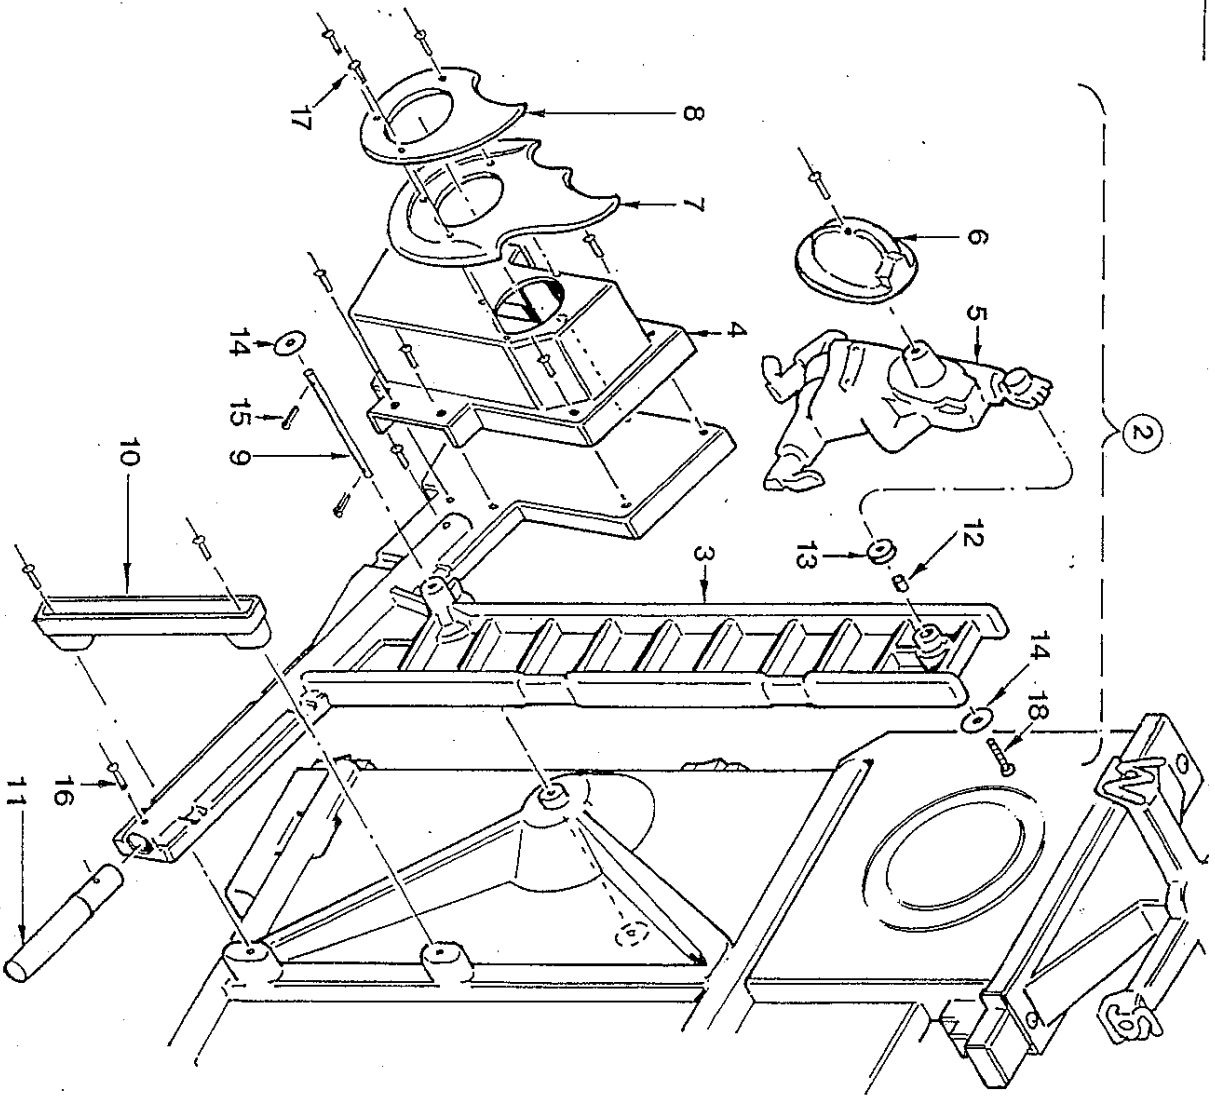

ITEM No.	PART No.	DESCRIPTION
1	5100-278	ABF Big Wheel C/W Ladder W/Vane
2	3100-278	ABF Ladder S/Assy
3	2V01-724	ABF Ladder/Beam
4	2V01-727	ABF Ladder Target Box
5	2V01-728	ABF Ladder Target Figure
6	2V01-732	ABF Ladder Hat
7	2V01-725	ABF Target Flame Outer
8	2V01-726	ABF Target Flame Inner
9	1H01-732	ABF Suitcase Roller Shaft
10	2V01-739	ABF Ladder Retaining Bracket
11	1H00-488	AB D/Scool Weight
12	1H00-480	AB Bearing Bush S/S
13	1H00-487	AB Washer Brass 18mm
14	0F00-610	Washer MS x 25mm S/S
15	0F05-503	Split Pin 3/8 x 1/16 Brass
16	0F05-056	Pop Rivet ASL Bostic
17	0F05-156	Pop Rivet Bulbox BF01-0523
18	0F00-617	M/Screw MS x 30 Pan/Hd Brass

Note: The information contained in this publication is correct at the time of printing, but owing to the continuing development of the products, changes in the specification may be inevitable. The manufacturer reserves the right to implement such changes without prior notice.