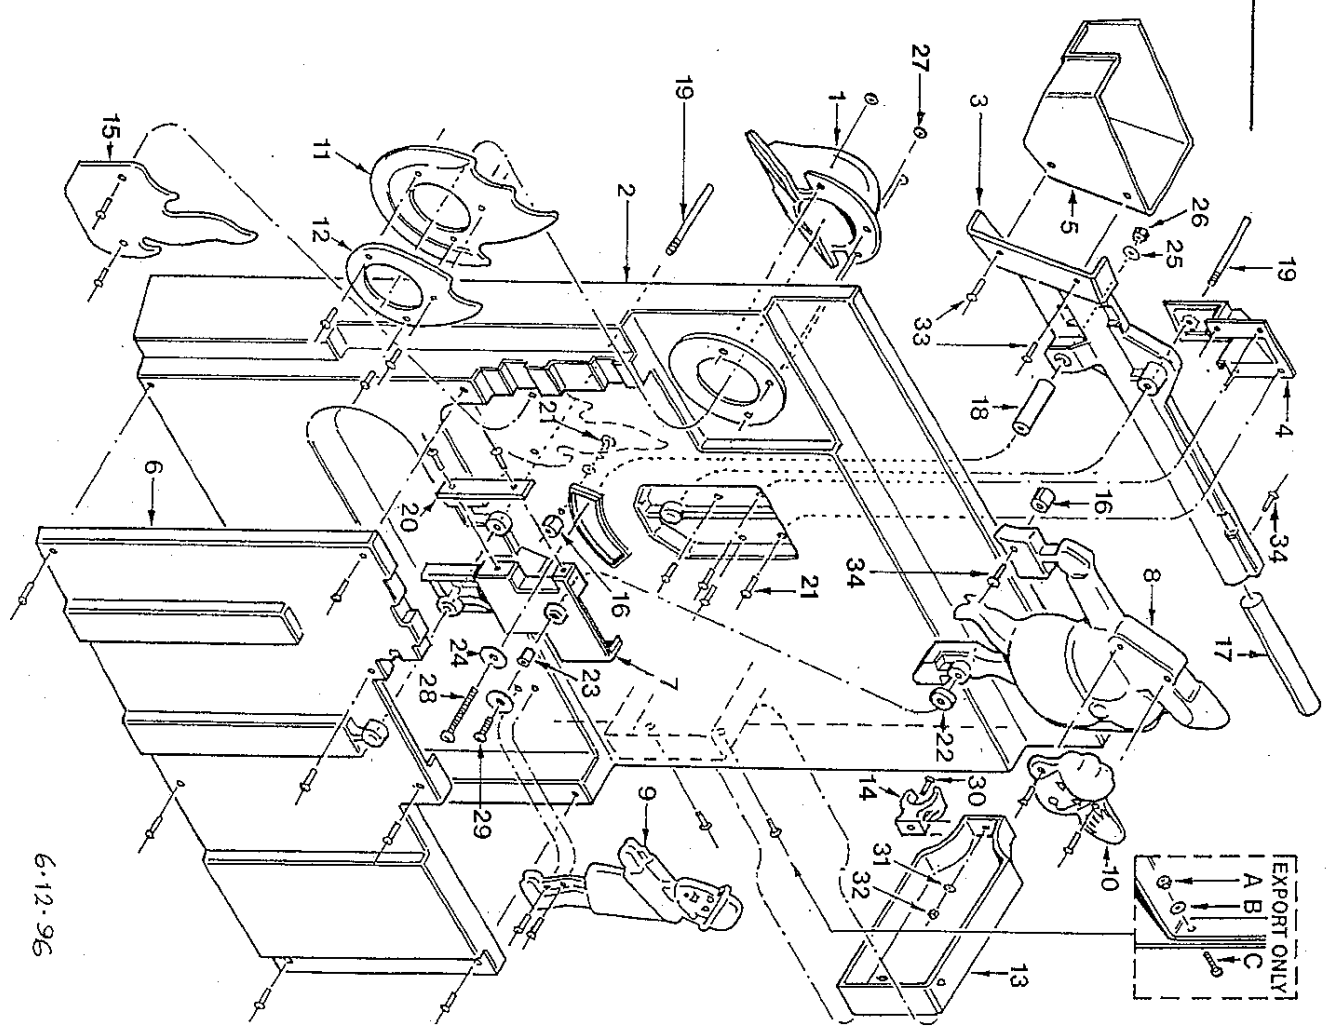

ITEM No.	PART No.	DESCRIPTION
1	2100-251	AB Target Funnel S/Assy
2	2V01-291	ABF Falling Woman Rear Wall
3	2V01-292	ABF Falling/W Bucket Arm
4	2V01-293	ABF Falling/W Bearing Bracket
5	2V01-294	ABF Falling/W Bucket
6	2V01-295	ABF Falling/W Front Wall
7	2V01-296	ABF Falling/W Cam Wall
8	2V01-297	ABF Falling/W Female Figure
9	2V01-298	ABF Falling/W Male Figure
10	2V01-299	ABF Falling/W Head
11	2V01-725	ABF Target Flame Outer
12	2V01-726	ABF Target Flame Inner
13	2V00-720	AB Mounting Bracket
14	0H00-420	Pipe Clip Straight 22mm
15	2V01-731	ABF Scenic Flame Right
16	1H00-490	AB R/Horse Weight
17	1H01-739	ABF Falling Woman Weight
18	1H00-468	AB D/Stool Cam Rod
19	1H01-734	ABF Falling Woman Shaft
20	1H01-705	ABF Falling Woman C/Plate
21	0F05-061	Pop Rivet Alu Domed Open 4.0x22.0MM
22	1H00-467	AB Washer 18mm Brass
23	1H00-460	AB Bearing Bush S/S
24	0F00-610	Washer M6 x 25mm S/S
25	0F00-608	Washer M6 Brass
26	0F00-605	Nut M6 MyLoc
27	0F00-408	Washer M4 Brass
28	0F00-640	M/Screw M6 x 60 Pan/Hd S/S
29	0F00-617	M/Screw M6 x 30 Pan/Hd Brass
30	0F00-414	M/Screw M4 x 16 Pan/Hd Brass
31	0F00-408	Washer M4 Brass
32	0F00-401	Nut M4 Brass
33	0F05-156	Pop Rivet Bulbex BF01-0523
34	0F05-056	Pop Rivet ASL Bostic
A	0F00-401	Nut M4 Brass
B	0F00-408	Washer M4 Brass
C	0F00-412	M/Screw M4 x 10 Pan/Hd Brass

Note: The information contained in this publication is correct at the time of printing, but owing to the continuing development of the products, changes in the specification may be inevitable. The manufacturer reserves the right to implement such changes without prior notice.