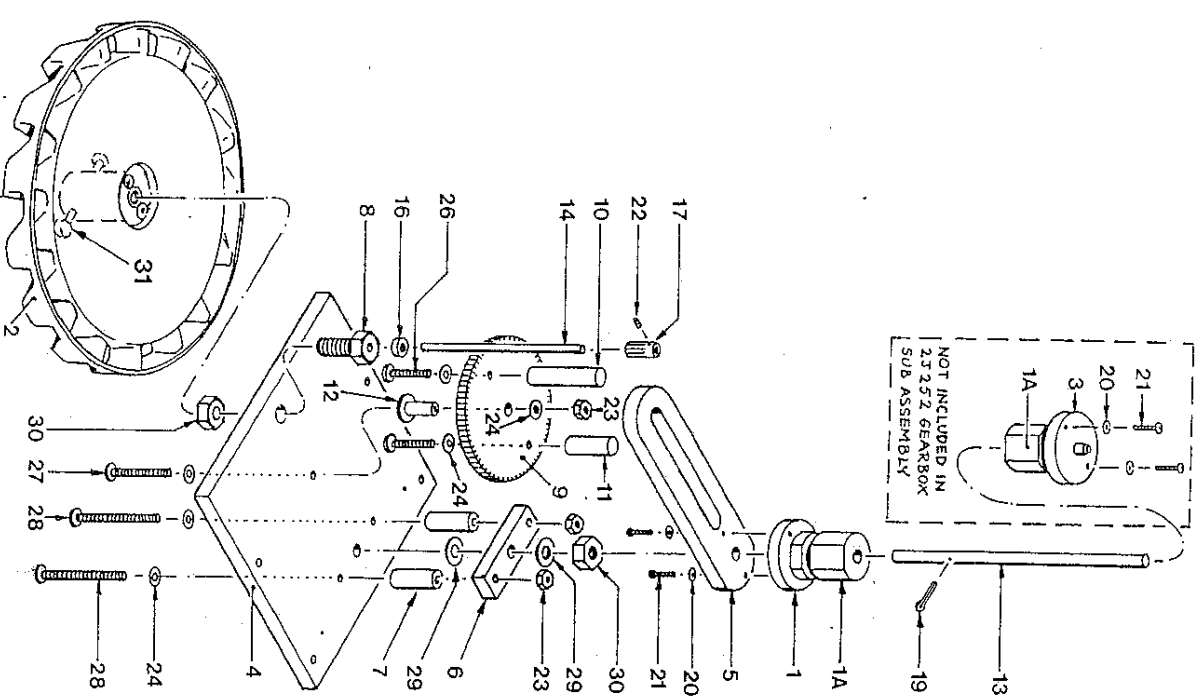

ITEM PART No. DESCRIPTION

1	2H00-385	Wheel Carrier 1/10 Drilled
1A	1H00-388	Wheel Carrier Nut 1/8
2	2300-254	AB Gearbox Turbine S/A
3	1H00-385	Wheel Carrier 92 1/8
4	1H00-707	AB Dragon G/Box Base
5	1H00-708	AB Dragon G/Box Slide
6	1H00-709	AB Dragon G/Box Head Bearing
7	1H00-710	AB Dragon G/Box Spacer
8	1H00-711	AB Dragon G/Box Pinion Bearing
9	1H00-712	AB Dragon G/Box Drive Wheel
10	1H00-713	AB Dragon G/Box Peg Long
11	1H00-714	AB Dragon G/Box Peg Short
12	1H00-715	AB Dragon G/Box Stub Axle
13	1H00-716	AB Dragon G/Box Head Shaft
14	1H00-717	AB Dragon G/Box Pinion Shaft
16	1H00-719	AB Dragon G/Box Pinion Spacer
17	0H00-412	AB Pinion
18	0F05-015	Pop Rivet ALU A4L
19	0F05-503	Split Pin 3/4 x 1/16 Brass
20	0F00-308	Washer M3A Brass
21	0F00-313	M Screw M3 x 12 Pan/Hd Brass
22	0F00-341	Skt Set Screw M3 x 5 KCP
23	0F00-401	Nut M4 Brass
24	0F00-408	Washer M4 Brass
26	0F00-415	M Screw M4 x 20 Pan/Hd Brass
27	0F00-417	M Screw M4 x 30 Pan/Hd Brass
28	0F00-419	M Screw M4 x 40 Pan/Hd Brass
29	0F00-608	Washer M8 Brass
30	0F00-801	Nut M8 Brass
31	0F00-412	M SCREW M4 X 10 SLT P/Hd BRASS

Note: The information contained in this publication is correct at the time of printing, but owing to the continuing development of the product, changes in the specification may be inevitable. The manufacturer reserves the right to implement such changes without prior notice.