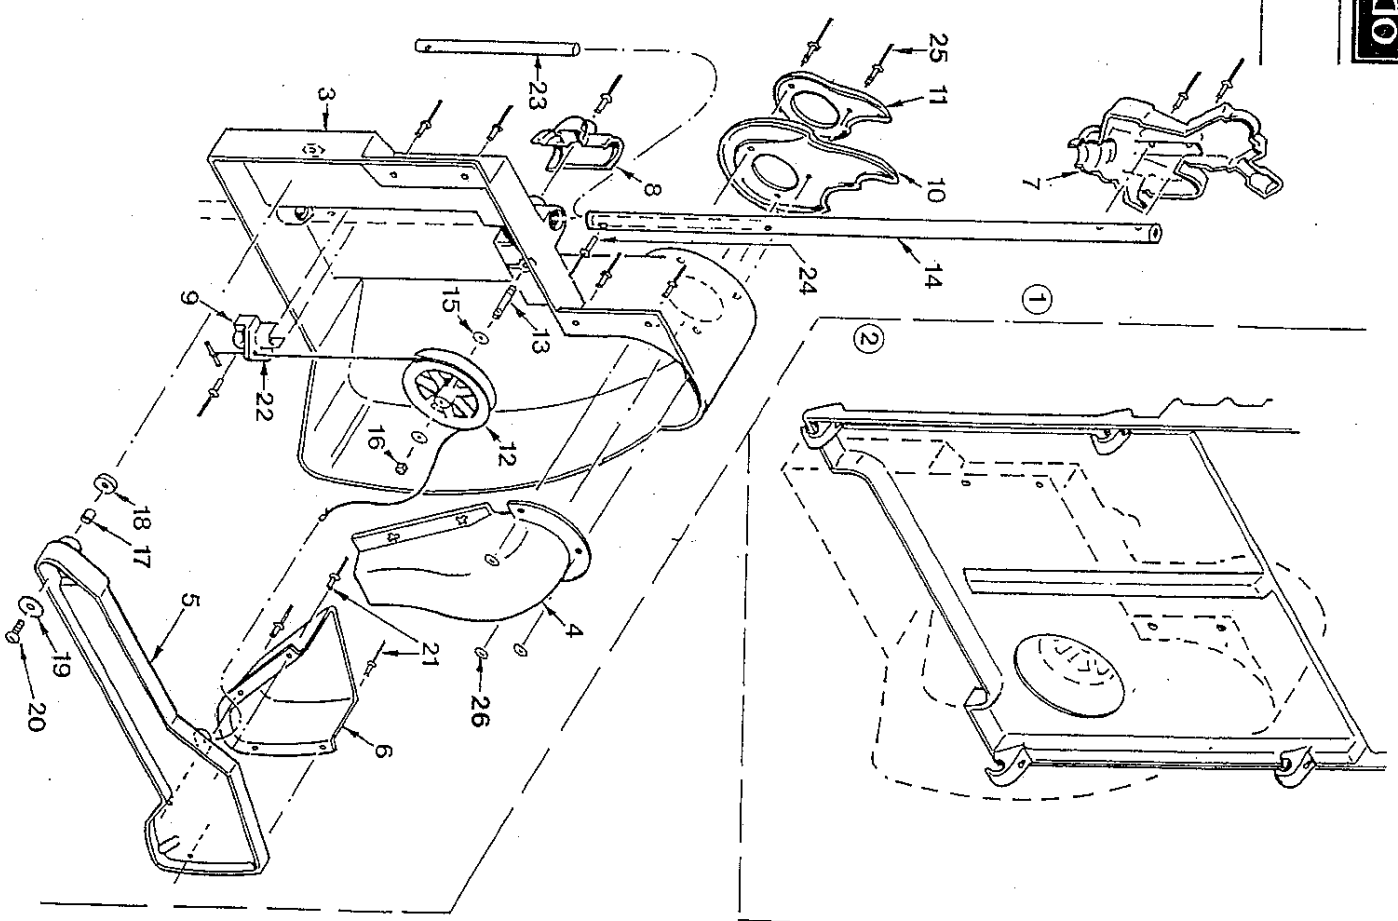

ITEM No.	PART No.	DESCRIPTION
1	4300-277	ABF T.V. Man S/Assy
2	3300-277	ABF T.V. Man Flamework S/Assy
3	2V01-259	ABF T.V. Man Housing
4	2300-251	AB Target Funnel S/Assy
5	2V01-260	ABF T.V. Man Bucket Arm
6	2V01-261	ABF T.V. Man Bucket Front
7	2V01-262	ABF T.V. Man Figure
8	2V01-263	ABF T.V. Man Cord Hydrant
9	2V01-223	ABF T.V. Man Cord Anchor
10	2V01-725	ABF Target Flame Outer
11	2V01-726	ABF Target Flame Inner
12	0H00-418	Wheel 90mm
13	1H00-478	AB Pulley Shaft
14	1H01-737	ABF T.V. Man Tube
15	0F00-608	Washer M6 Brass
16	0F00-605	Nut M6 NYLoc
17	1H00-460	AB Bearing Bush S/5
18	1H00-467	AB Washer Brass 18mm
19	0F00-610	Washer 25mm M6 S/5
20	0F00-617	M/Screw M6 x 30 Pan/Hd Brass
21	0F05-156	Pop Rivet Bulbex BF01-0523
22		Nylon Cord
23	1H01-738	ABF T.V. Man Weight
24	0F05-056	Pop Rivet ASL Bostic
25	0F05-061	Pop Rivet Alu Domed Open 4-0x22-0MM
26	0F00-408	Washer M4 Brass

Note: The information contained in this publication is correct at the time of printing, but owing to the continuing development of the products, changes in the specification may be inevitable. The manufacturer reserves the right to implement such changes without prior notice.