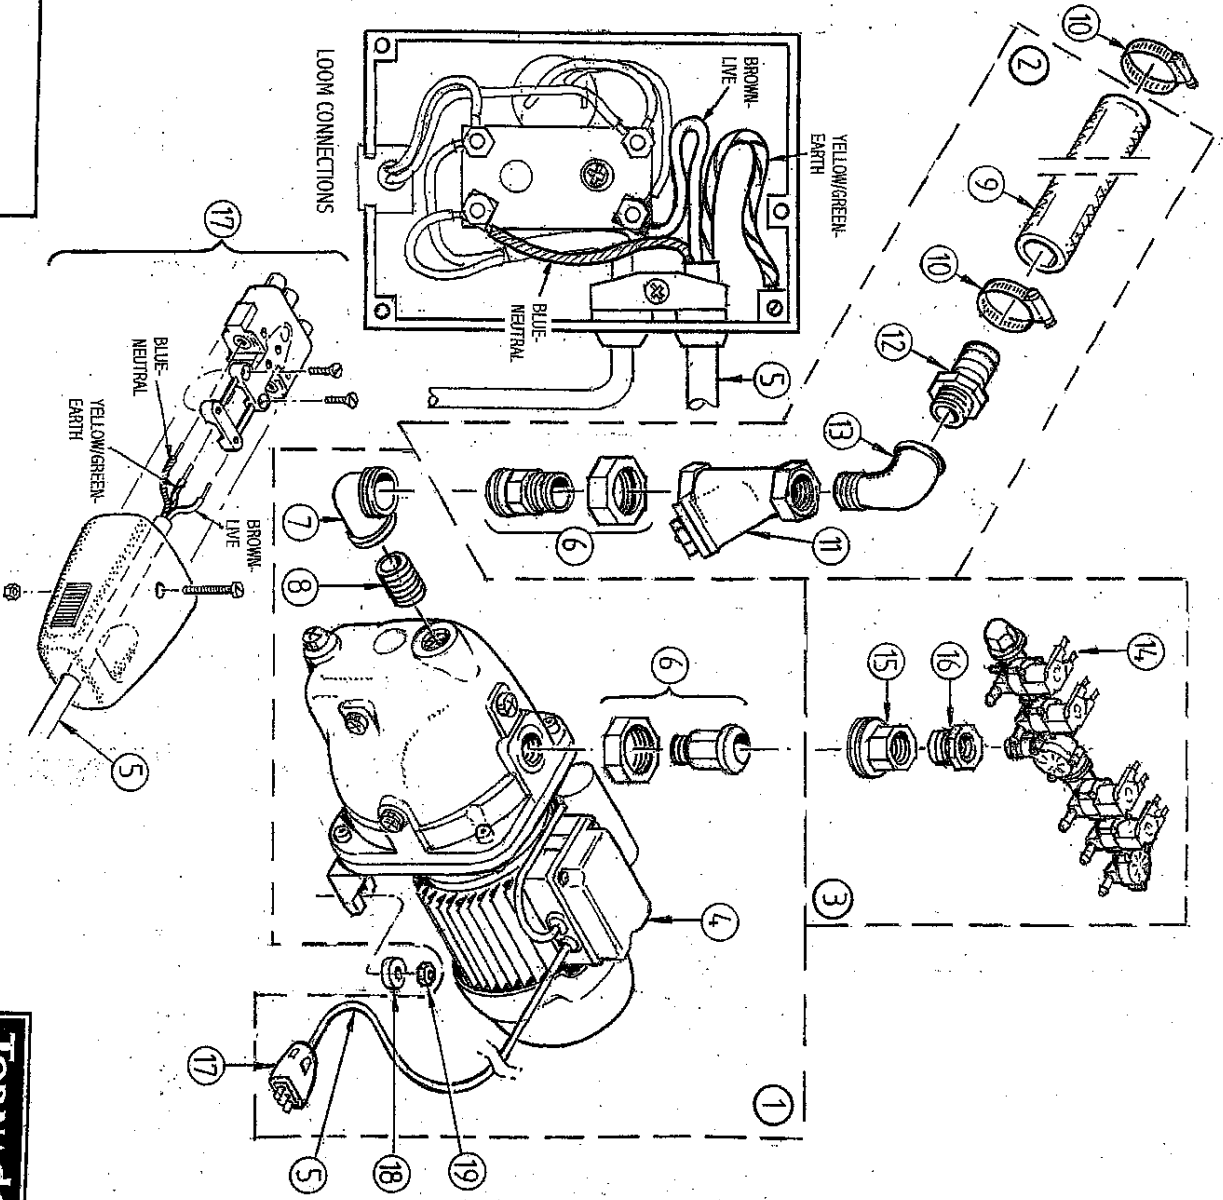

Item Part number & Description

1. 1 2101-227 AB PUMP DAB 102M 100V-115V 60HZ S/ASSY
2. 2 2101-228 AB PUMP DAB 102M 220V-240V 50HZ S/ASSY
3. 3 3100-211 AB PUMP INLET S/ASSY
4. 4 0H01-429 PUMP DAB JET 102M 110-115V/60HZ
5. 5 0H01-430 PUMP DAB JET 102M 220-240V/50HZ
6. 6 2100-219 AB PUMP LOOM S/ASSY
7. 7 0H00-437 UNION 1" BSP 262G FEMALE GALV
8. 8 0H00-439 NIPPLE CLOSE THREAD 1" BSP GALV
9. 9 0H00-423 HOSE WATER 32MM ID CLR BRADED
10. 10 0H00-425 HOSE CLIP 30 TO 40MM
11. 11 0H00-432 1" BSP INLINE STRAINER [CRANE]
12. 12 0H00-433 1" BSP X 1 1/4" HOSE NYLON ADAPTOR
13. 13 0H00-434 ELBOW 1" BSP MI MXF GALV
14. 14 1H01-460 AB PUMP MANIFOLD SET
15. 15 0H00-436 UNION 1" BSP STRAIGHT MALE GALV
16. 16 0H00-450 REDUCER 1" BSP TO 3/4" BSP GALV
17. 17 0K00-265 LEAD CONNECTOR PLUG 72131H
18. 18 1H00-454 PUMP MNTG WASHER NYLON
19. 19 0F00-802 NUT M8 ZP

- 4101-224 AB PUMP DAB 102M 220-240V 50HZ ASSY
- 4101-225 AB PUMP DAB 102M 100-115V 60HZ ASSY

Note: The information contained in this publication is correct at the time of printing, but owing to the continuing development of the products, changes in the specification may be inevitable. The manufacturer reserves the right to implement such changes without prior notice.

2 ABP PUMP ASSEMBLY